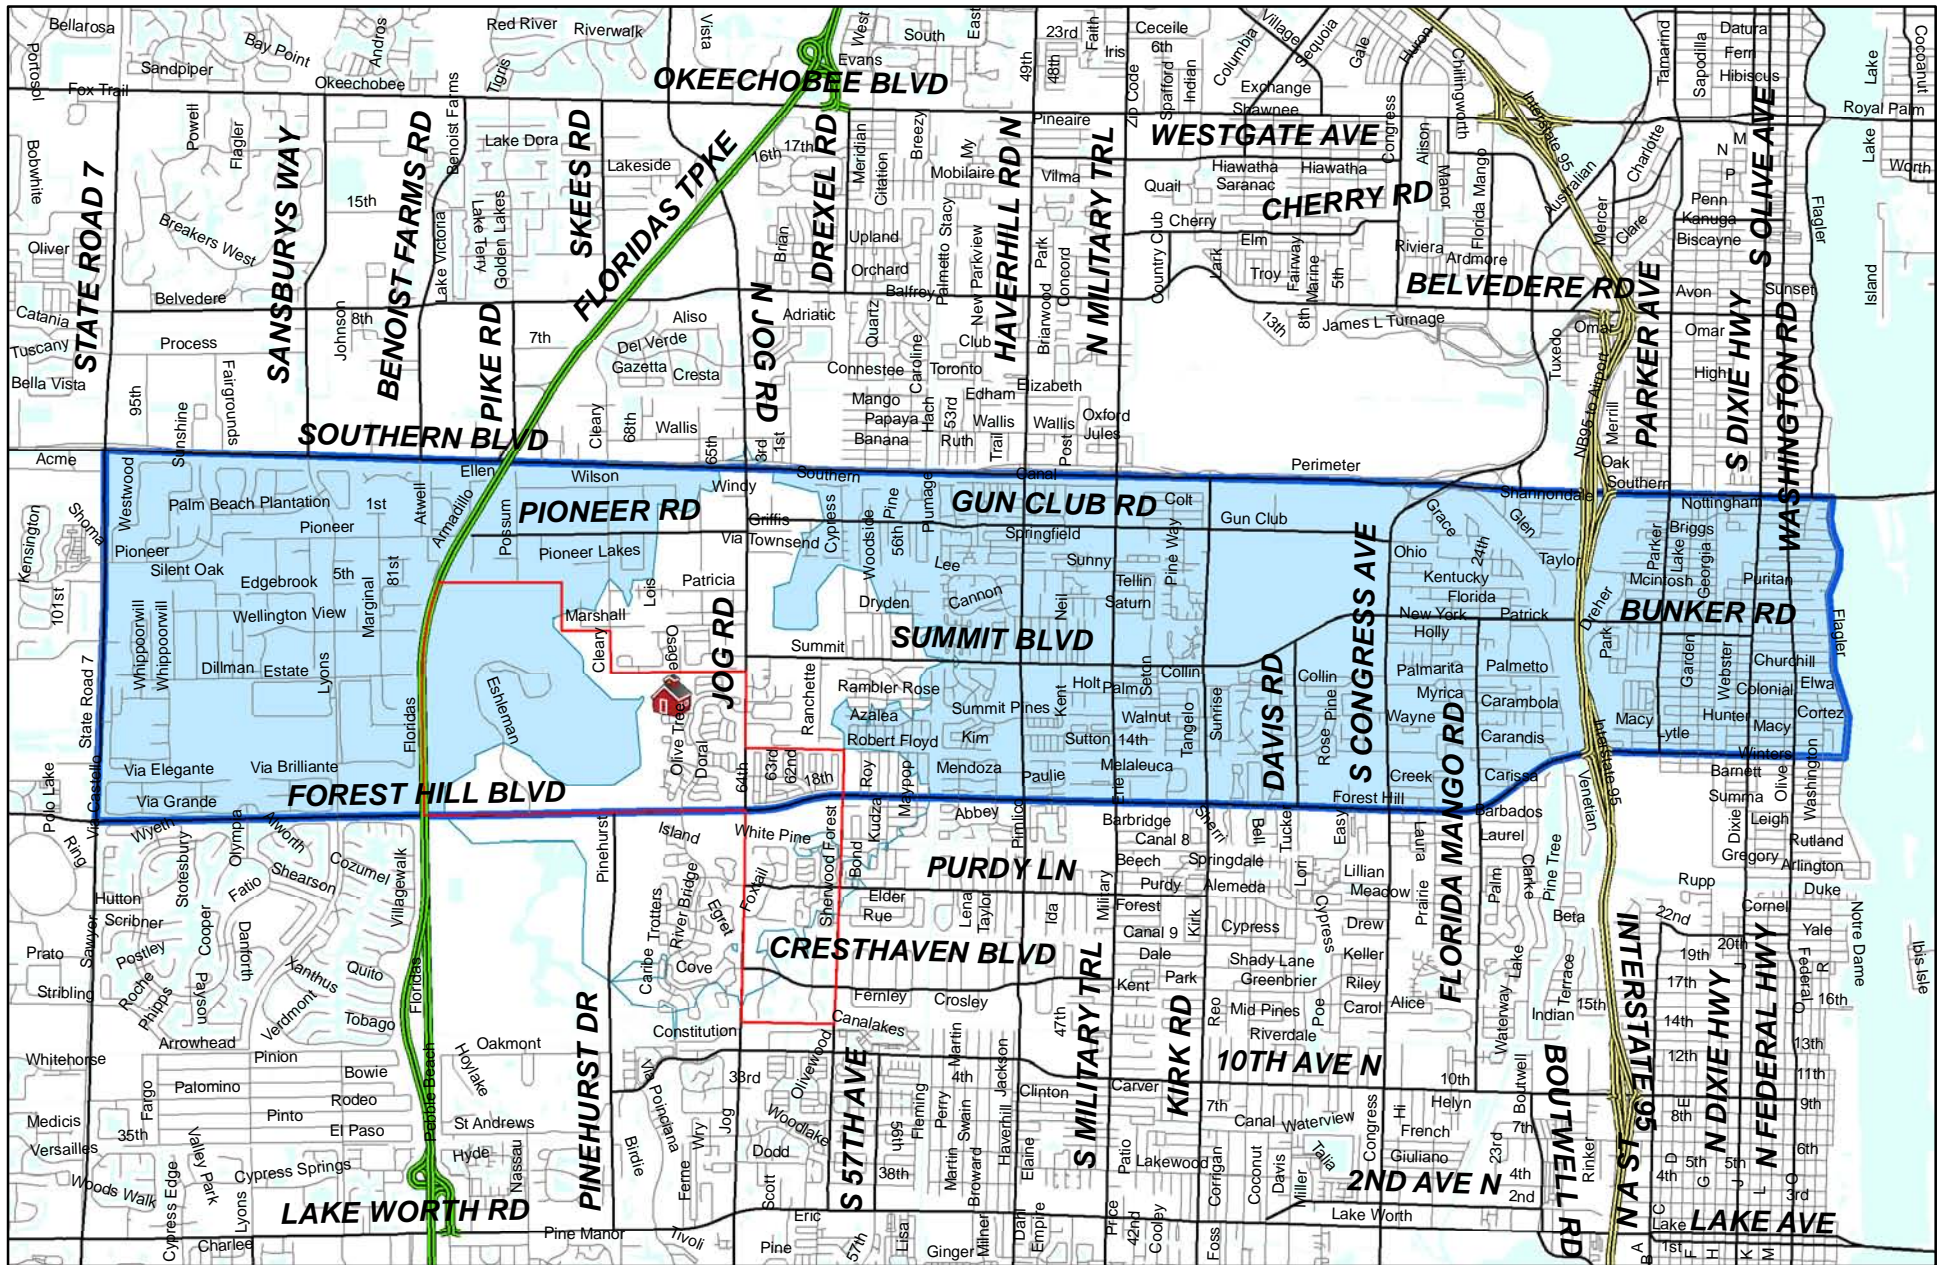

# Choice Transportation Zone Cholee Lake Elementary School

 Cholee Lake Elementary

 Choice Transportation Zone

 Cholee Lake 2 mile

 Elementary Attendance Boundary