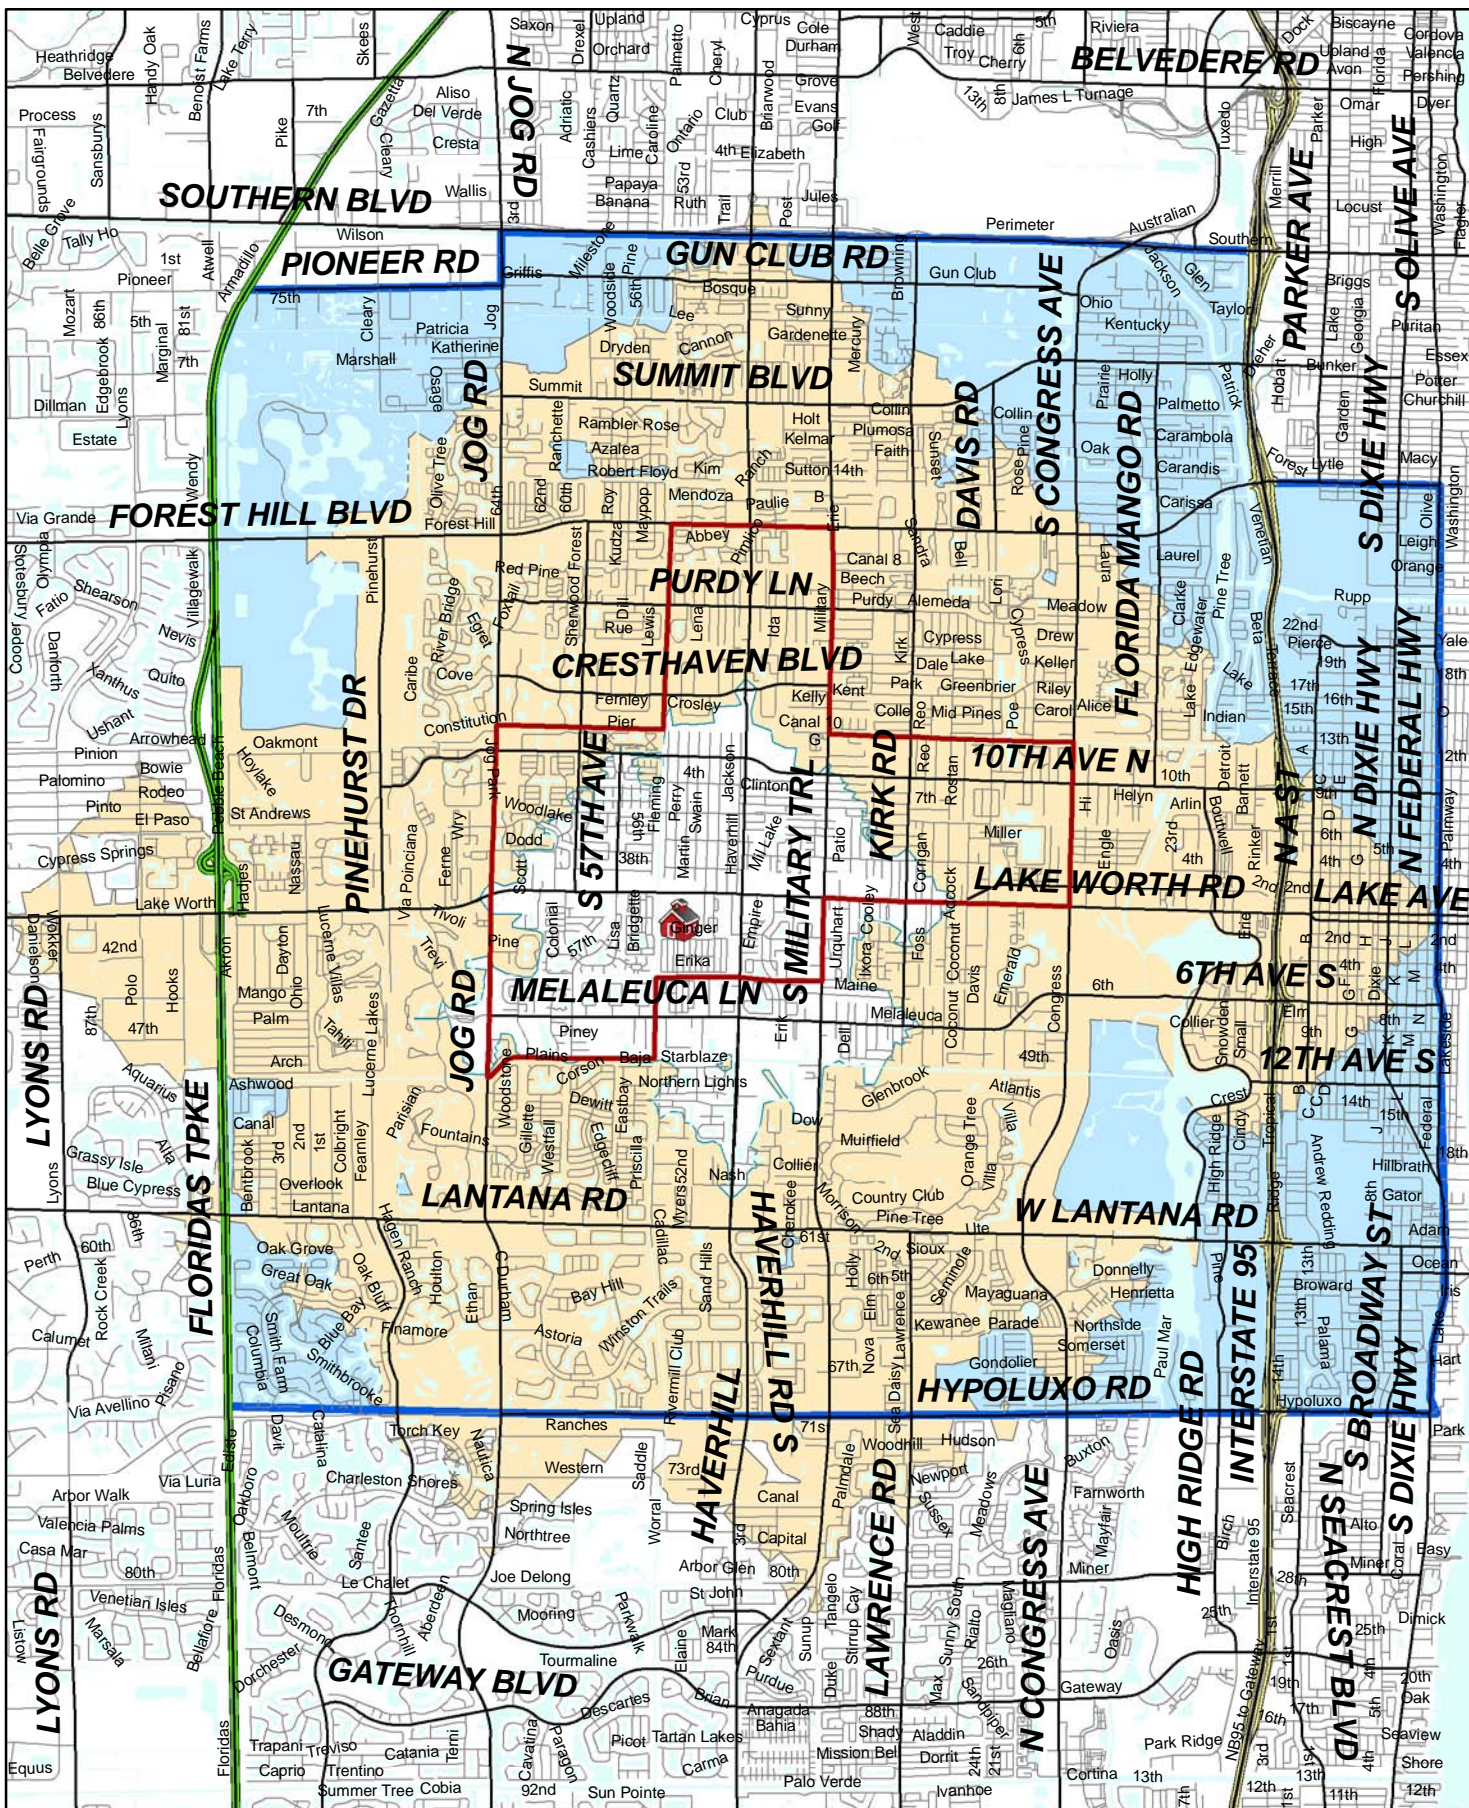

# Choice Transportation Zone LC Swain Middle

LC Swain Middle  
 Attendance Boundary  
 L.C. Swain 2 mile  
 L.C. Swain 5 mile

Choice Transportation Zone  
 10/3/2013 - DLG, CTZ\_LC\_Swain\_Middle.mxd