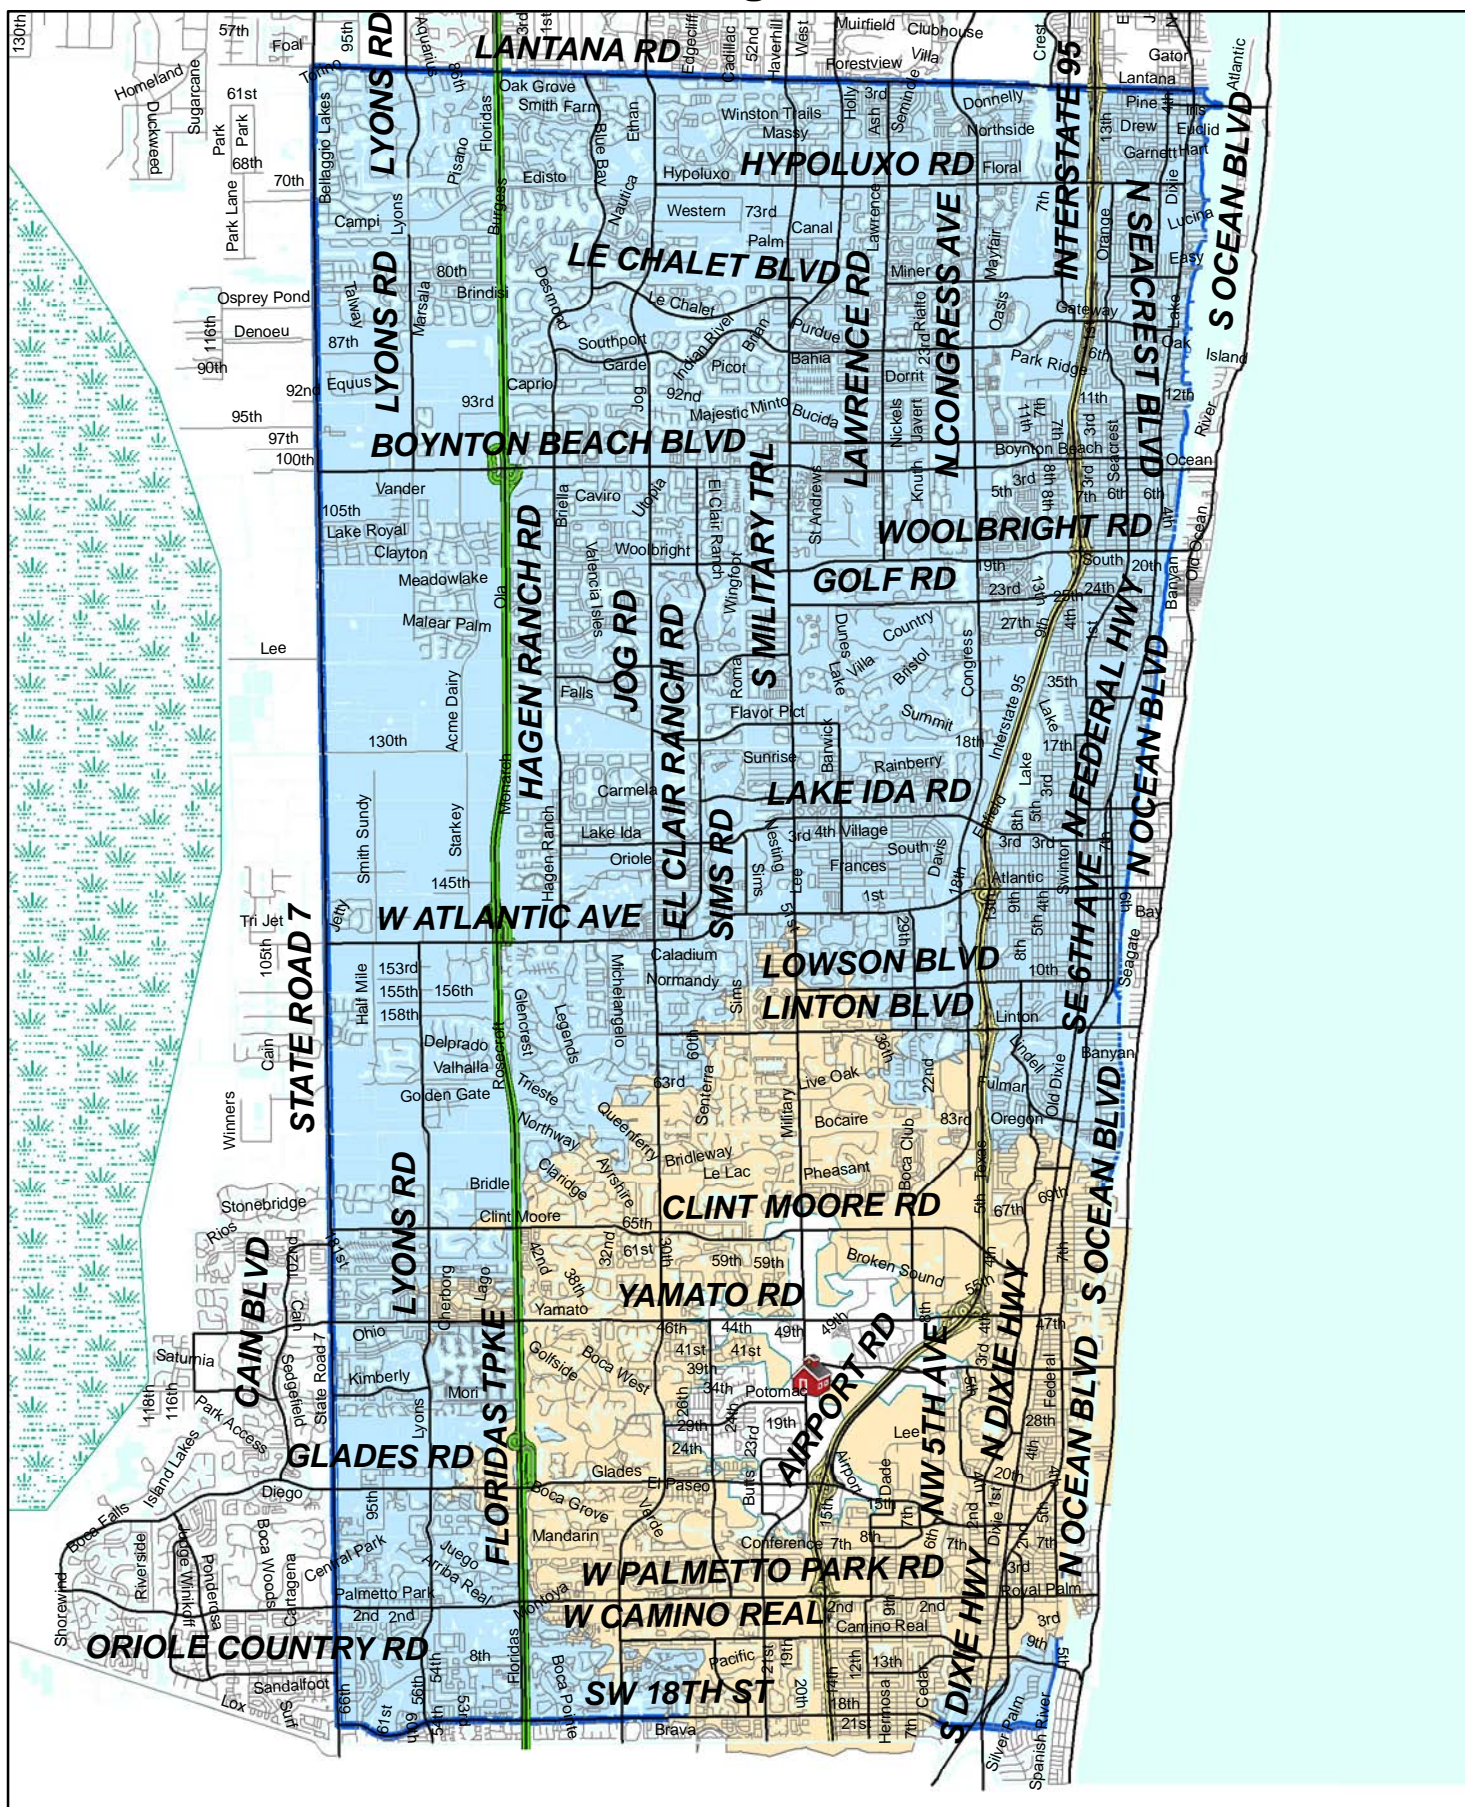

Choice Transportation Zone Don Estridge Middle

Don Estridge Middle

- Don Estridge 2 mile
- Don Estridge 5 mile

- Choice Transportation Zone

10/03/2013 - DLG, CTZ_Don_Estridge_Middle.mxd