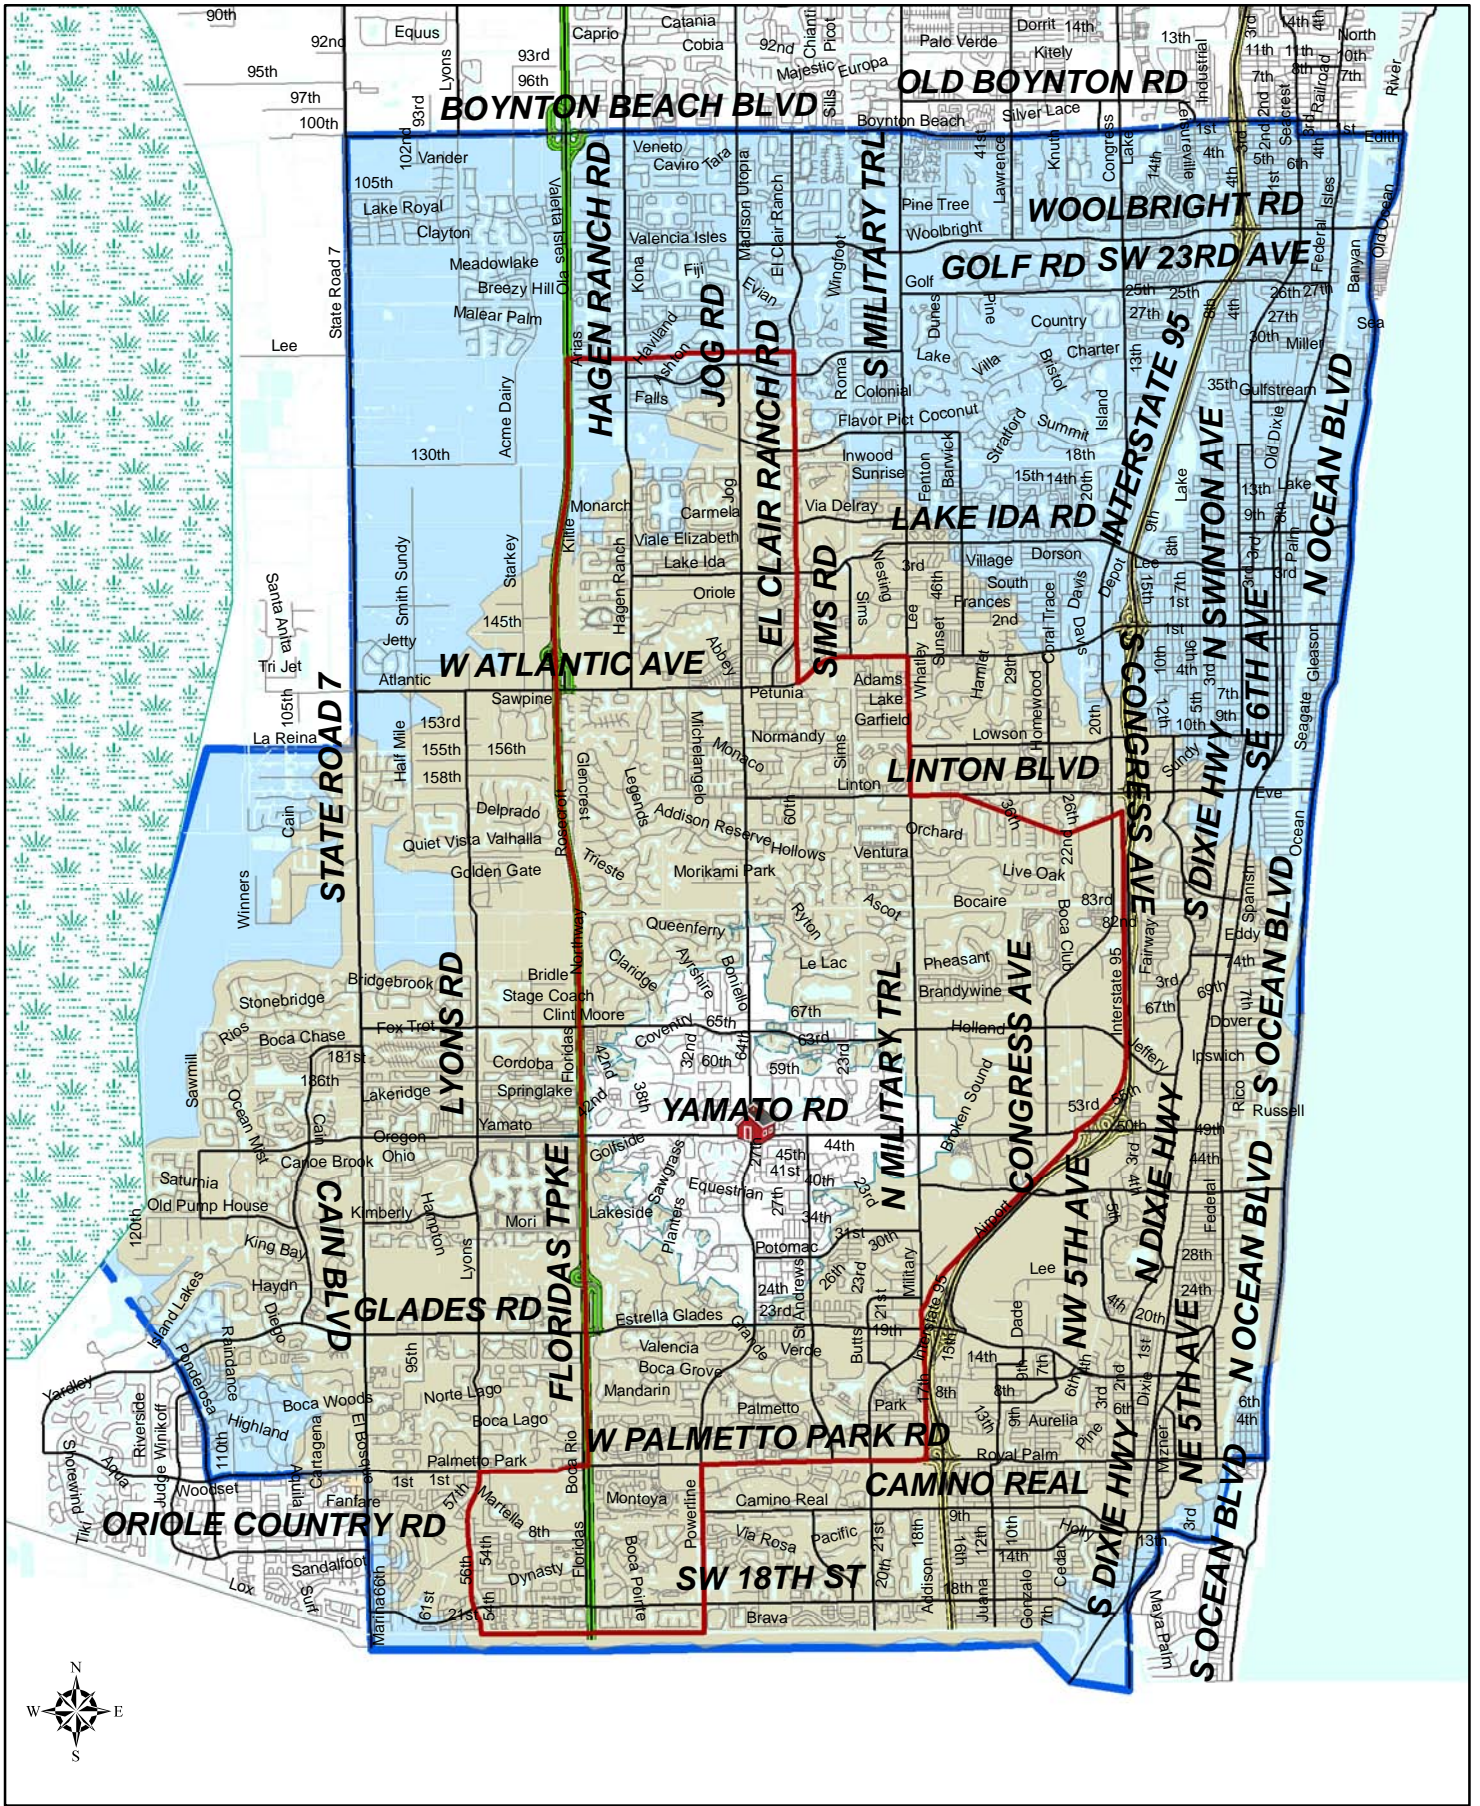

Choice Transportation Zone Spanish River High School

-  Attendance Boundary
-  Spanish River 2 mile
-  Spanish River 7 mile

-  Choice Transportation Zone