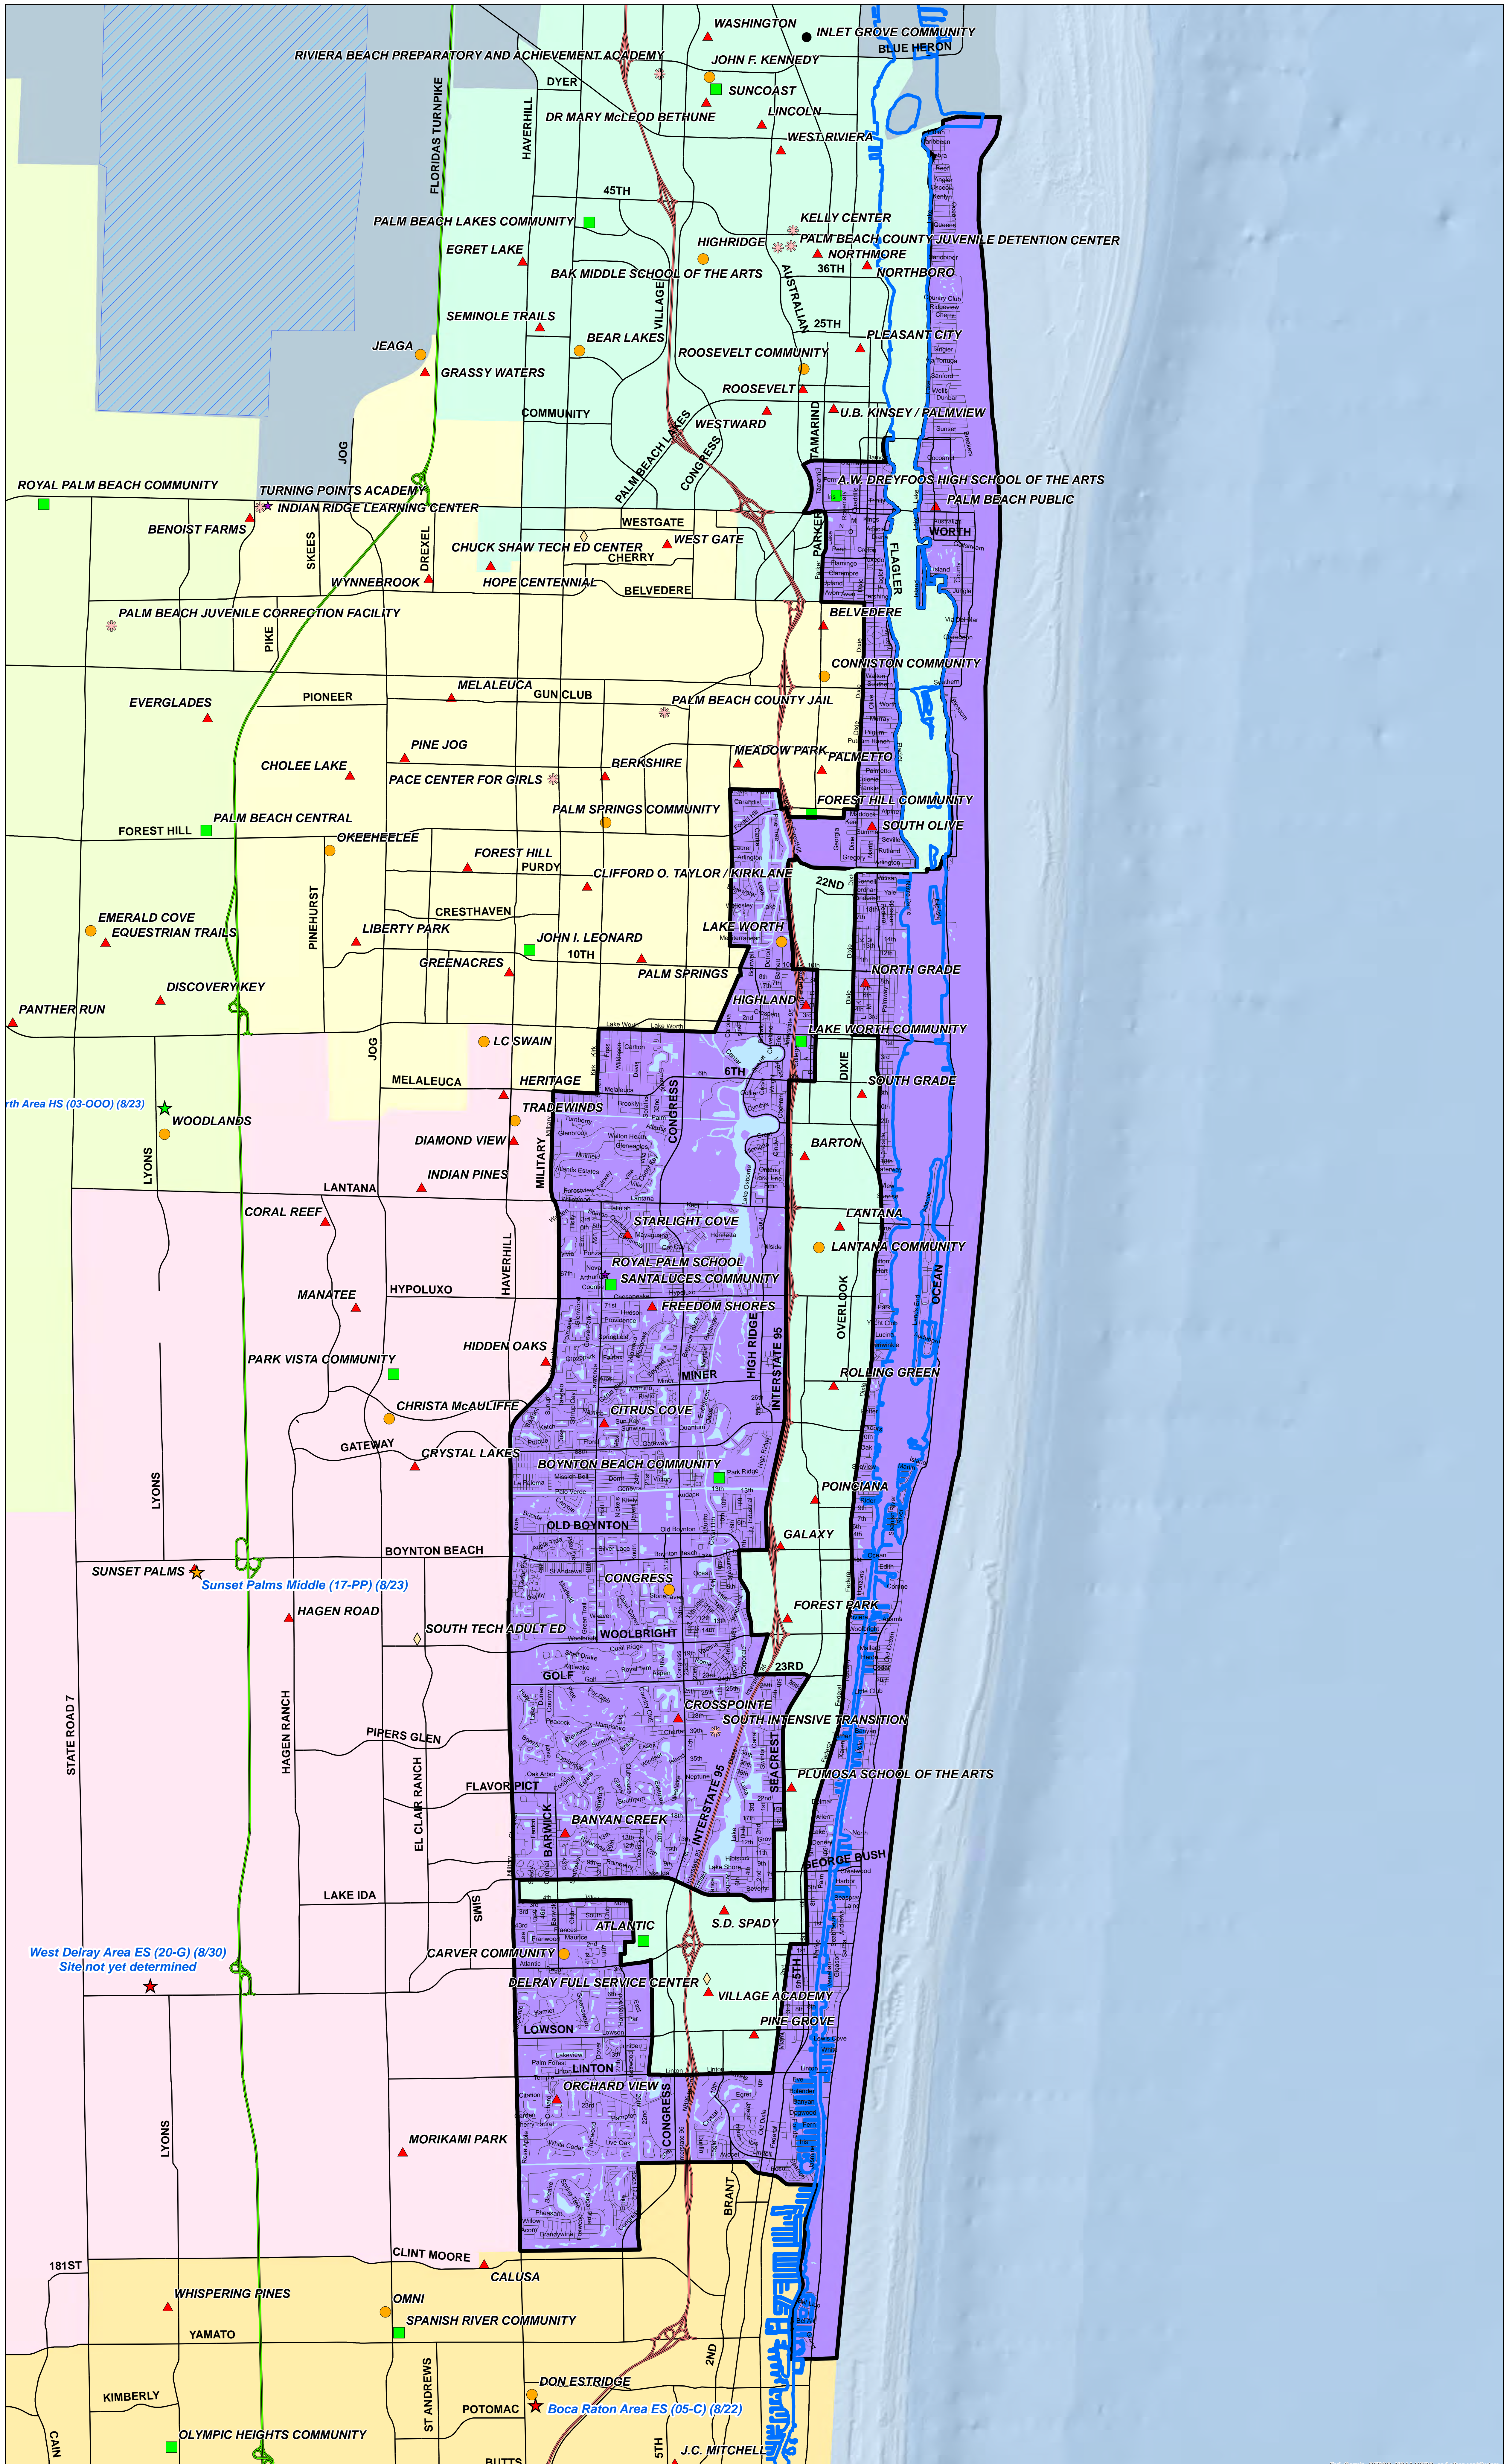

Palm Beach County School District Planning & Intergovernmental Relations - GIS

3661 Interstate Park Rd N
Riviera Beach, FL 33404