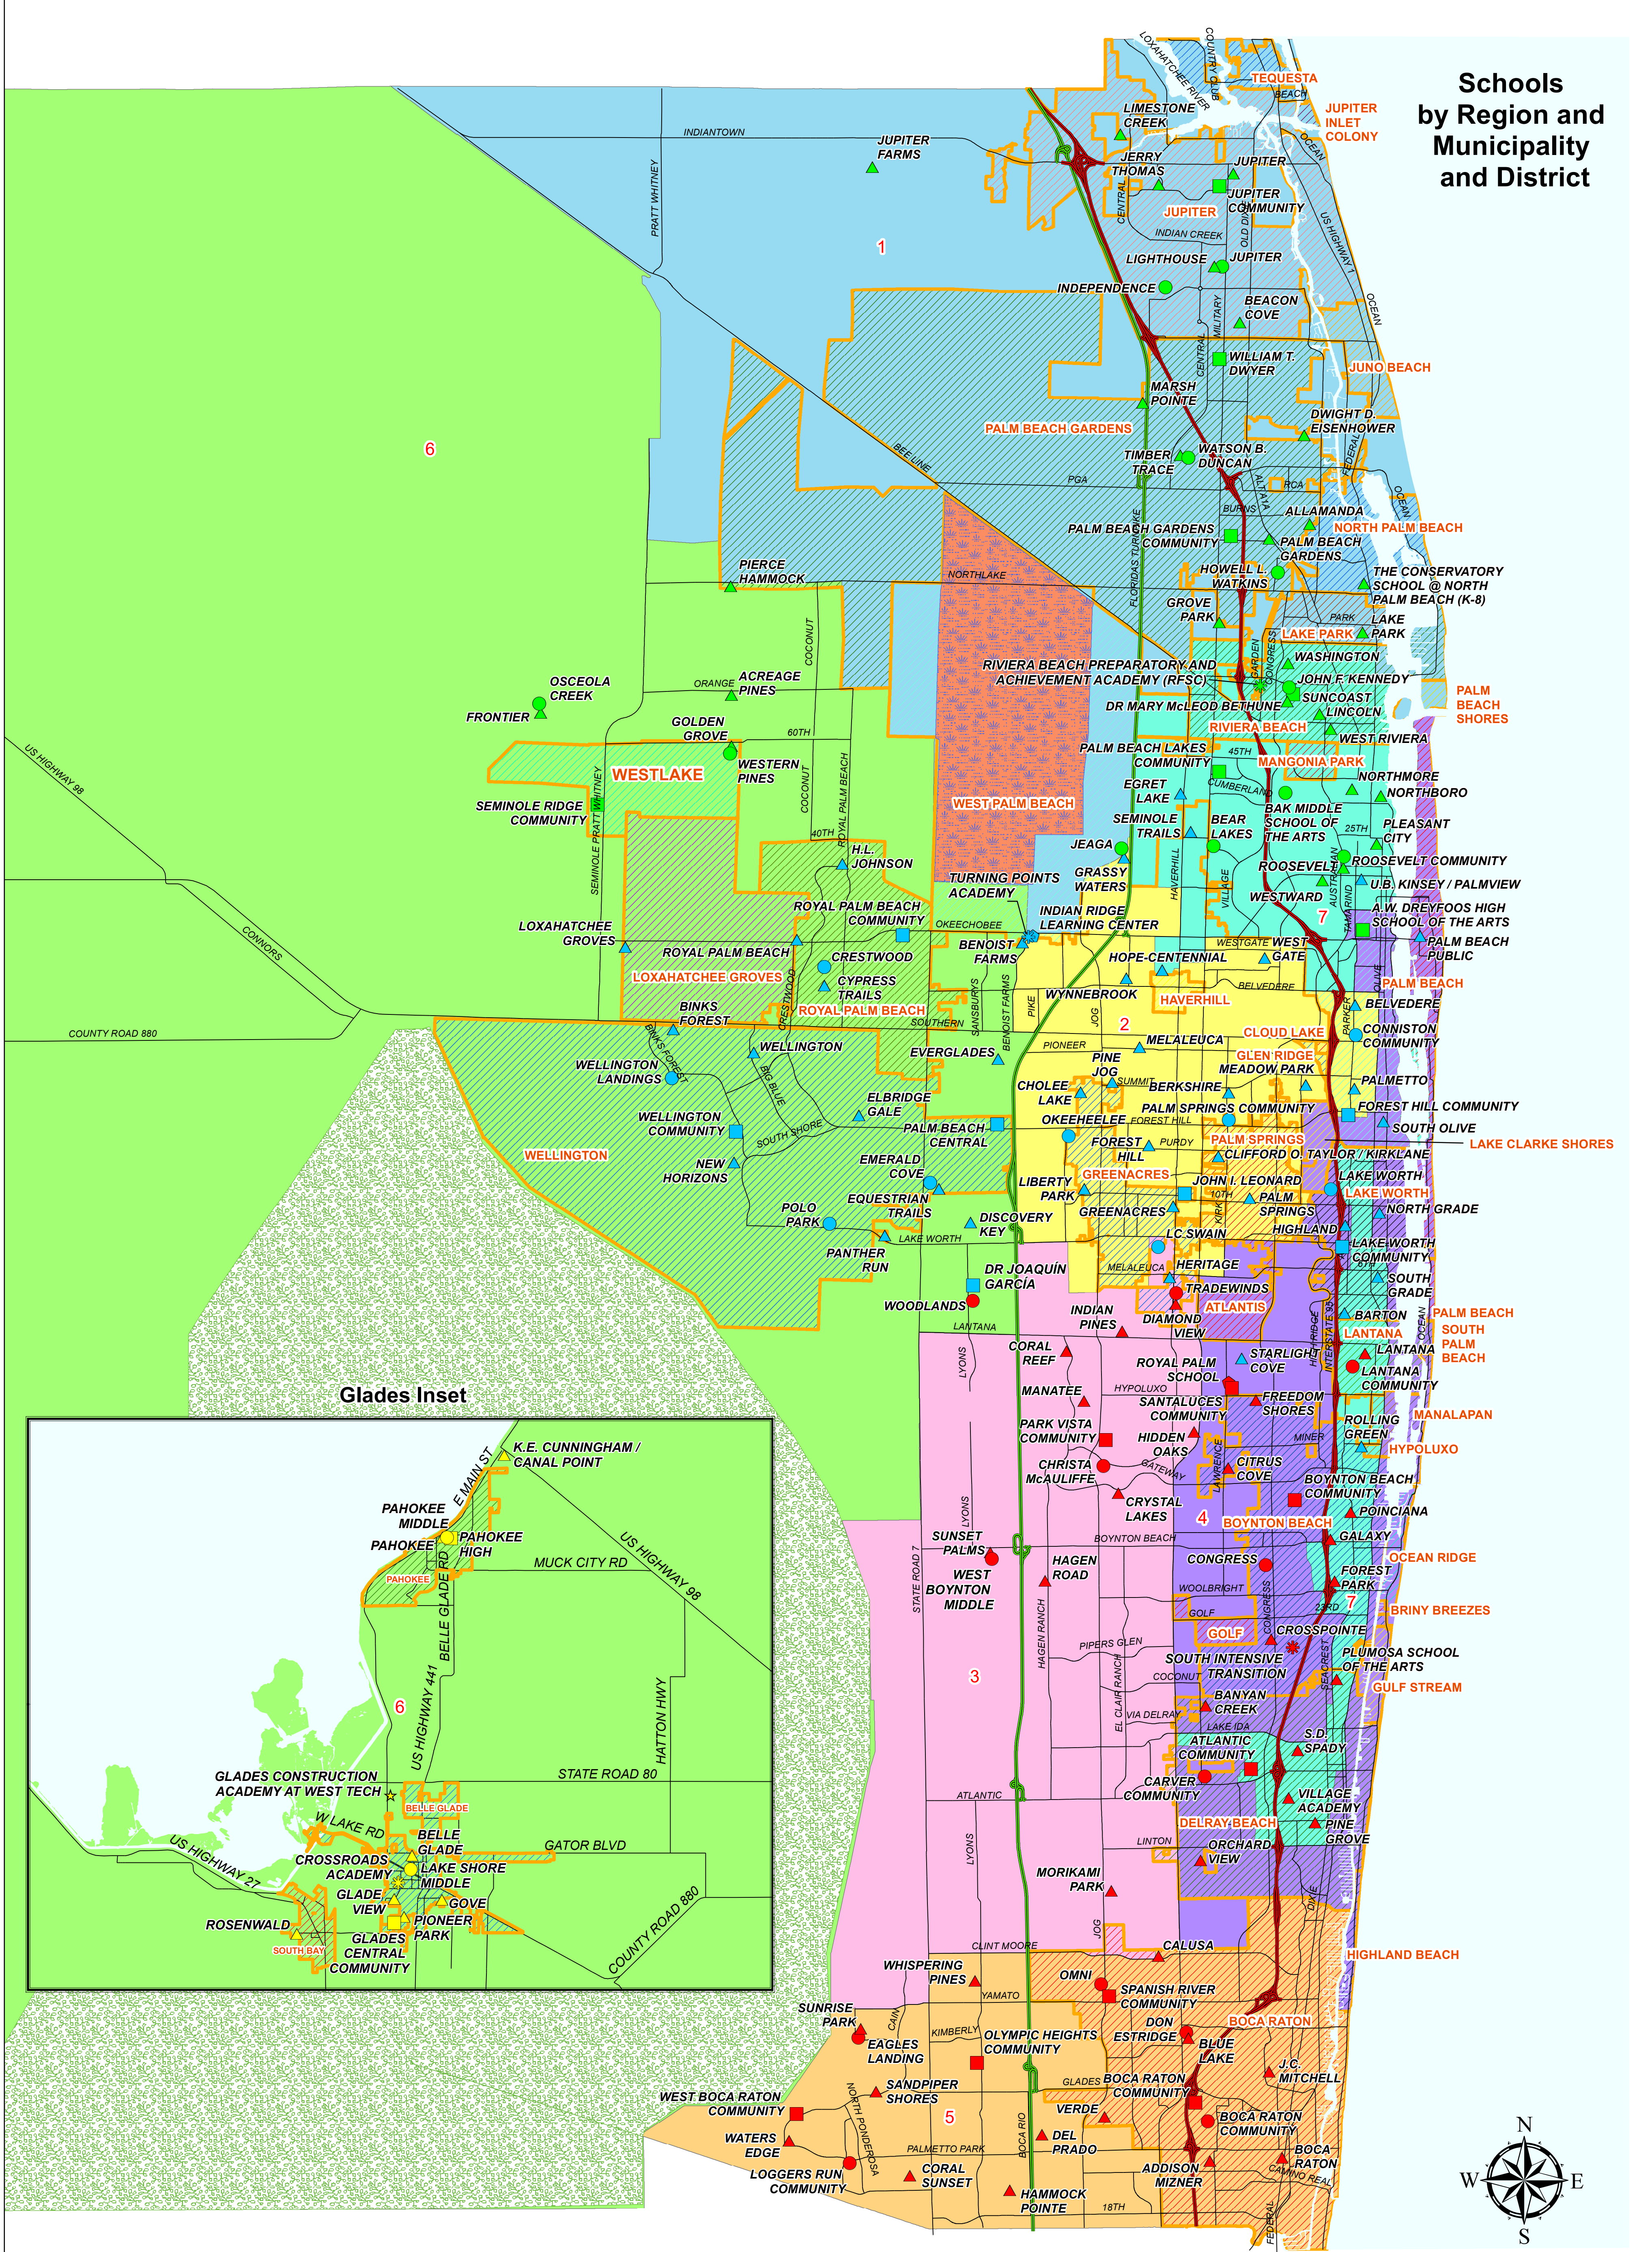

Schools by Region and Municipality and District

8/29/2023 - S. Gilles
 Revised: 10/13/23 - SG
 Regions_MunicipalitiesDistrict_SY2023-24.mxd

North Region

- ▲ Elementary
- Middle
- High
- * Alternative

Central Region

- ▲ Elementary
- Middle
- High
- ◆ ESE
- * Alternative

South Region

- ▲ Elementary
- Middle
- High
- ◆ ESE
- * Alternative

Glades Region

- ▲ Elementary
- Middle
- High
- * Alternative
- ★ Technical

School Board Districts

- 1 - Barbara McQuinn
- 2 - Alexandria Ayala
- 3 - Karen Brill
- 4 - Erica Whitfield
- 5 - Frank Barbieri, Jr., Esq.
- 6 - Marcia Andrews
- 7 - Edwin Ferguson

- Major Roadways
- Florida's Turnpike
- Interstate 95
- Water Catchment Area
- Loxahatchee Refuge
- Municipalities