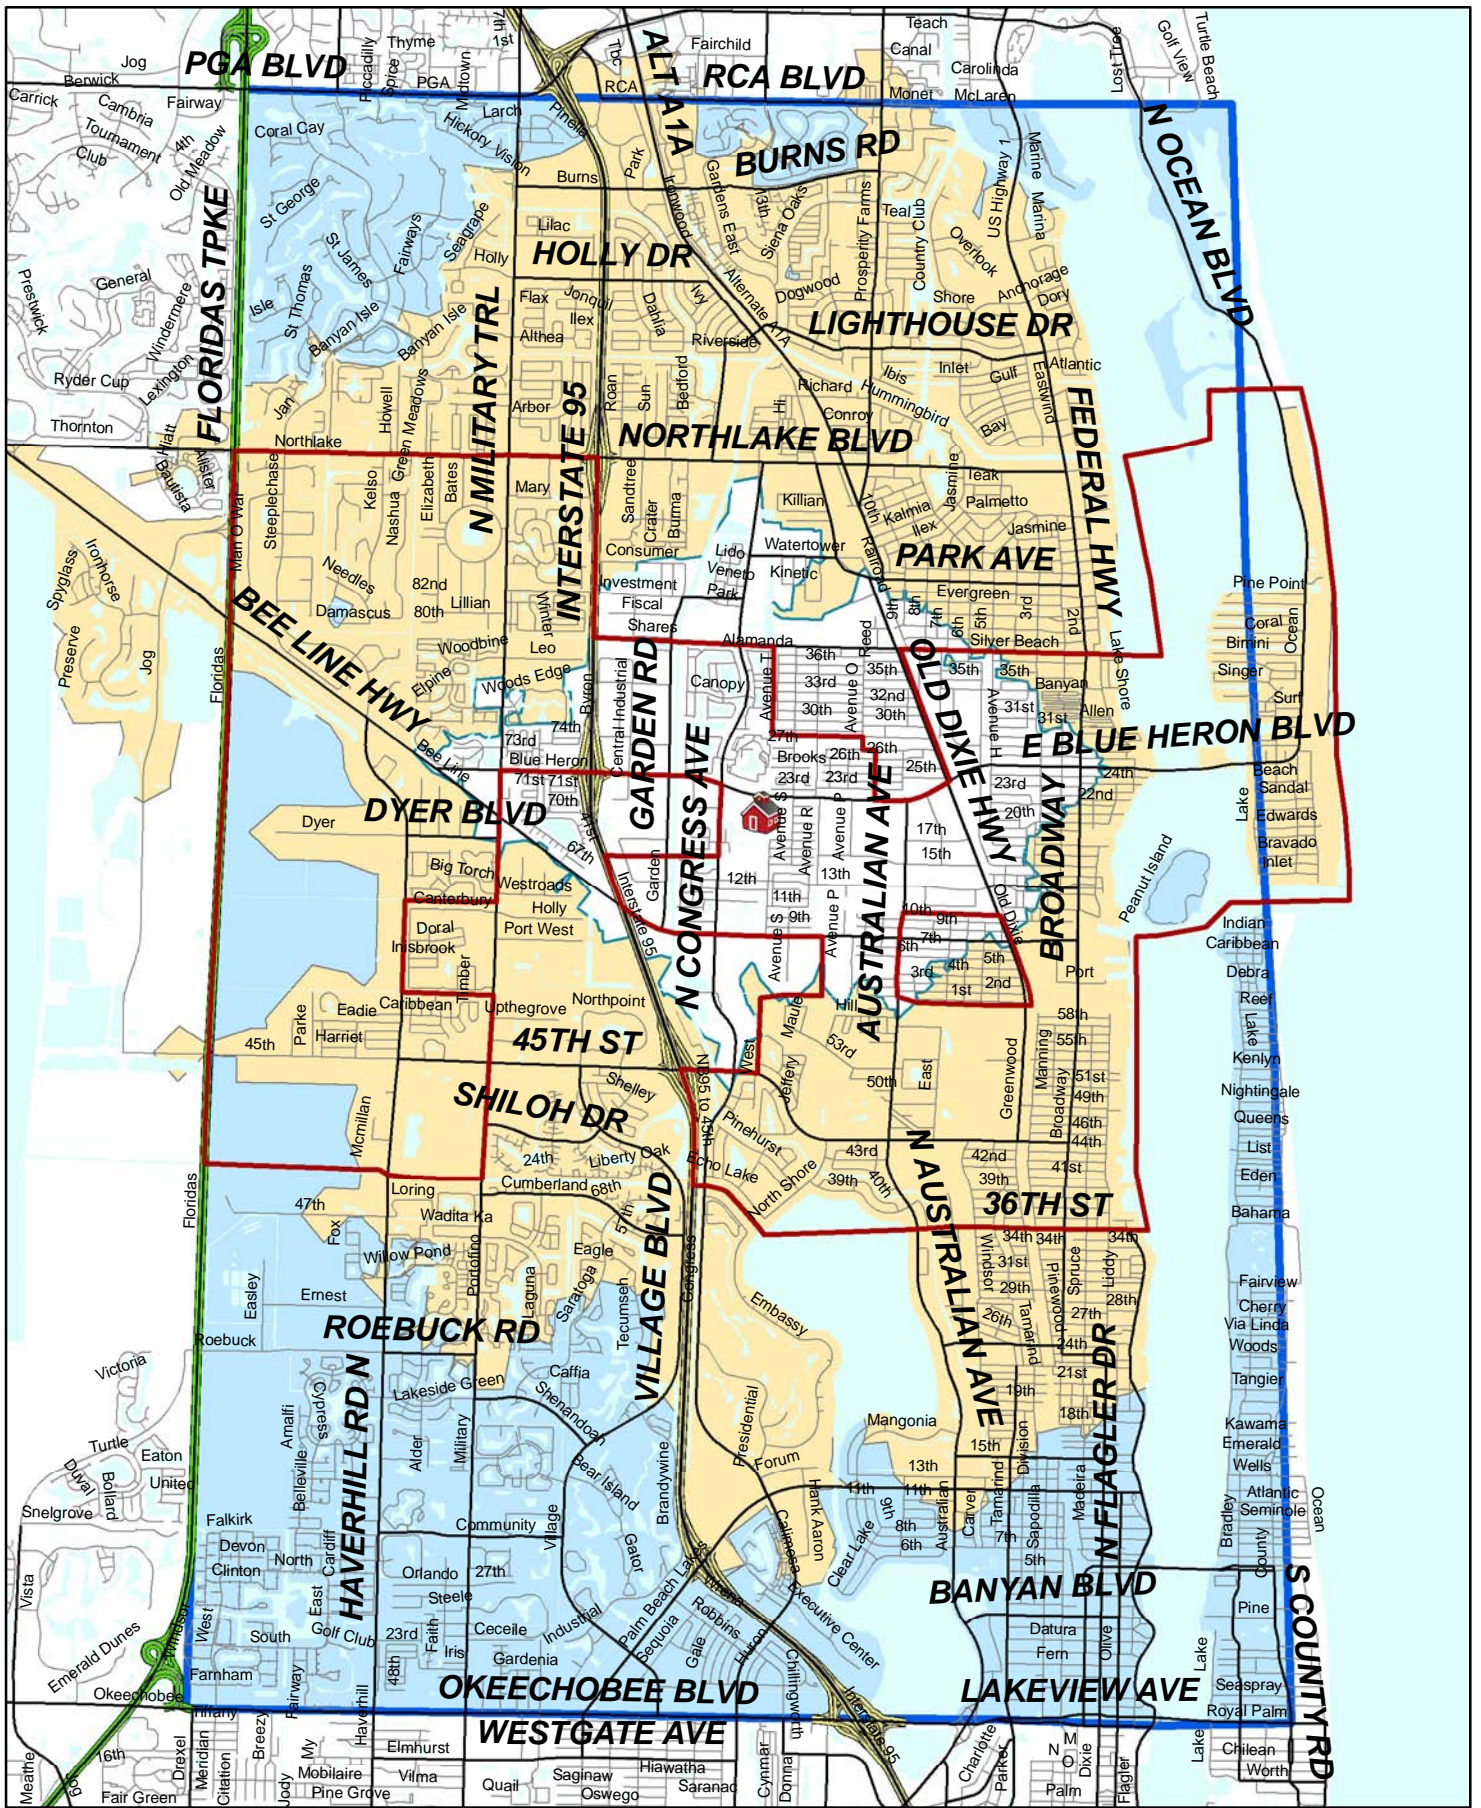

Choice Transportation Zone JFK Middle

JFK Middle

Attendance Boundary

JFK 2 mile

JFK 5 mile

Choice Transportation Zone

10/03/2013 - EOS, CTZ_JFK_Middle.mxd