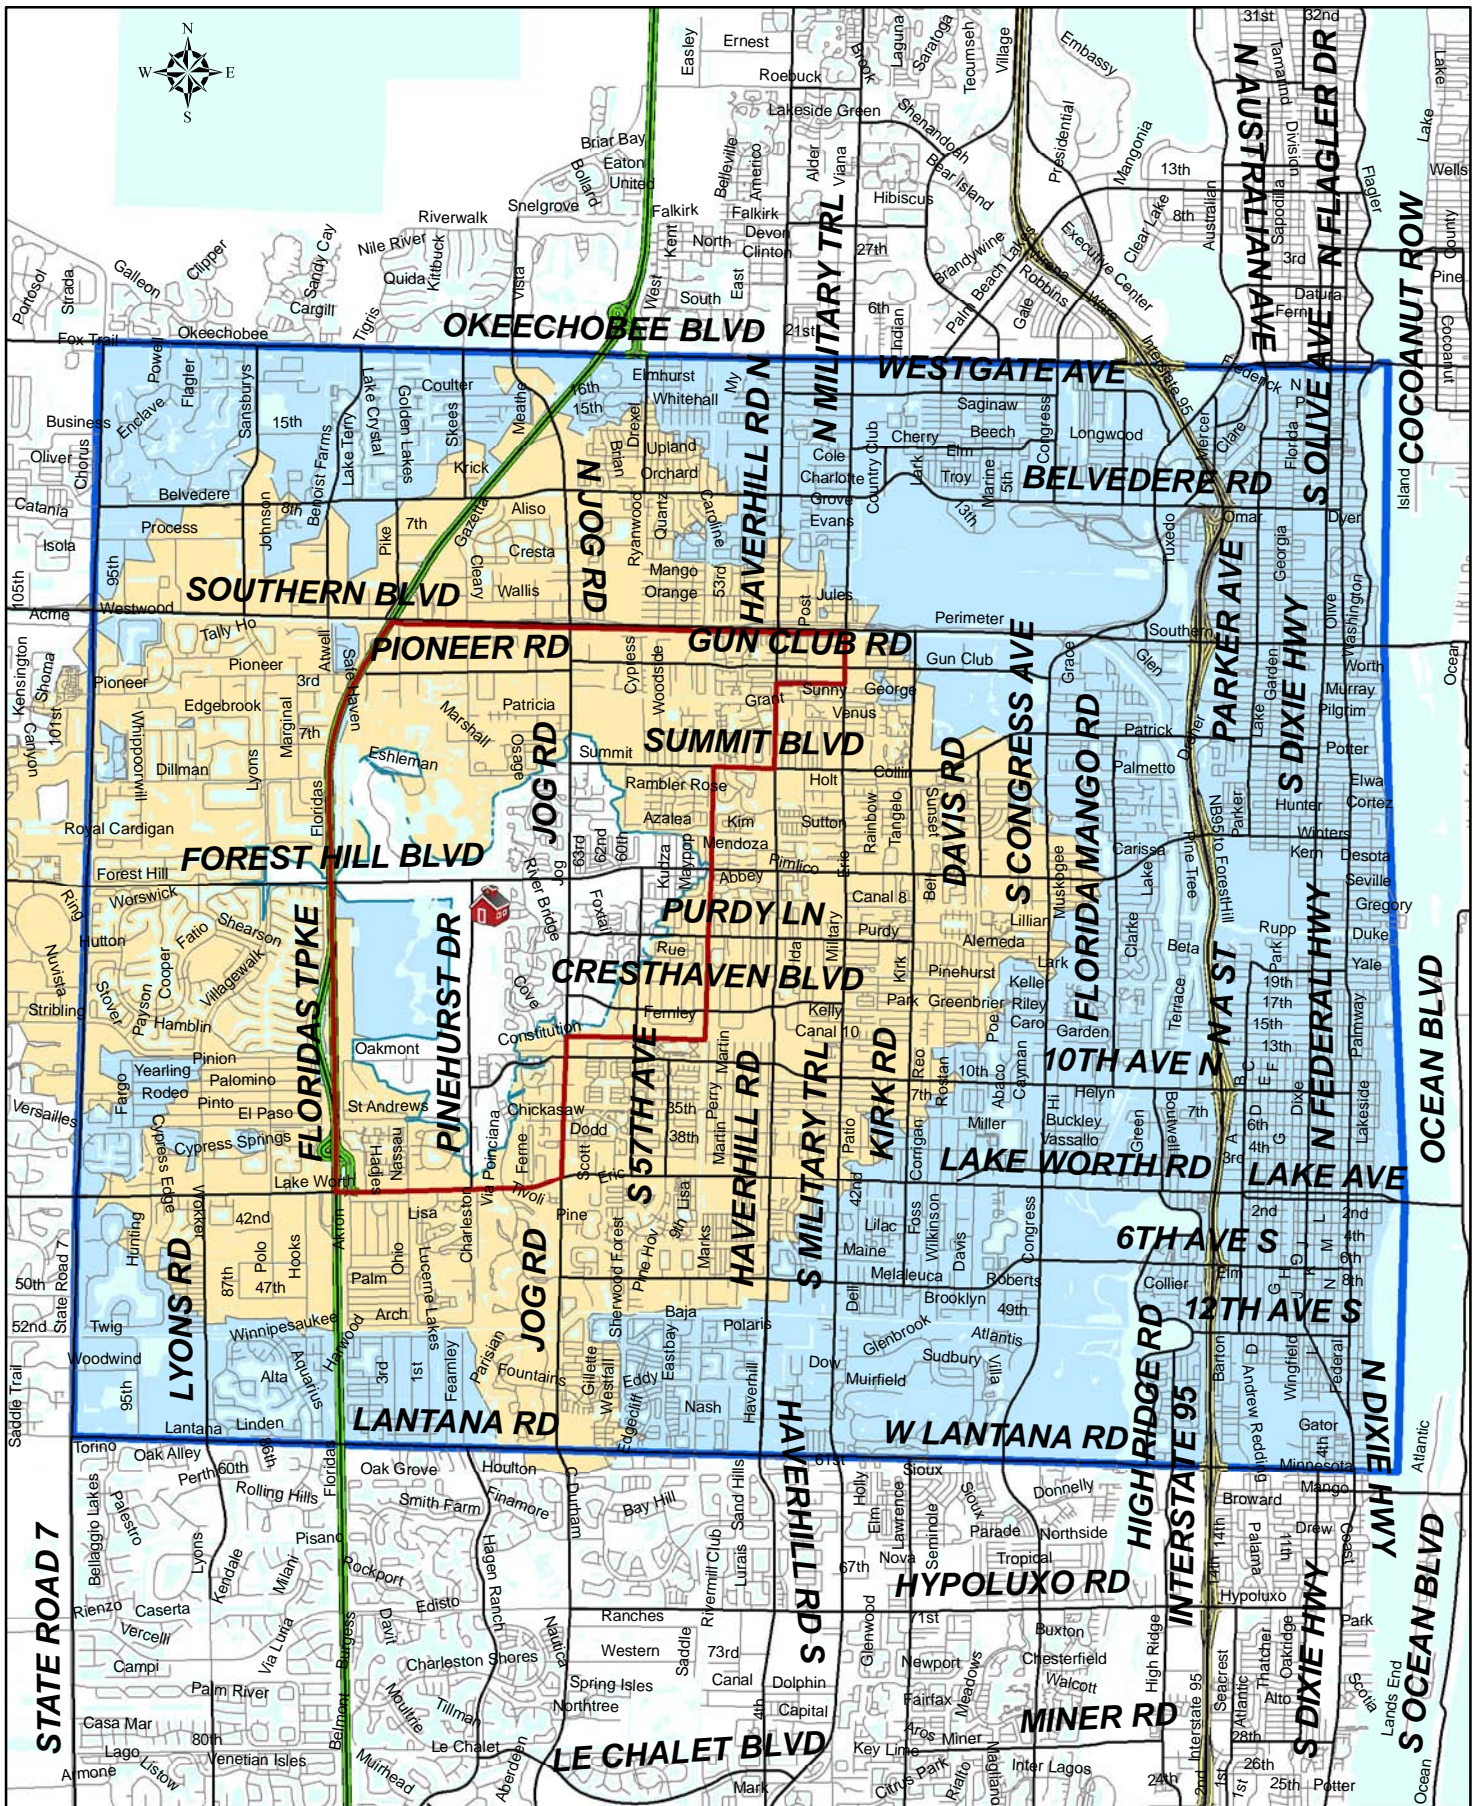

Choice Transportation Zone Okeehееlee Middle

	Okeehееlee Middle		Okeehееlee 2 mile
	Attendance Boundary		Okeehееlee 5 mile

	Choice Transportation Zone
--	----------------------------

10/3/2013 - EOS, CTZ_Okeehееlee_Middle.mxd