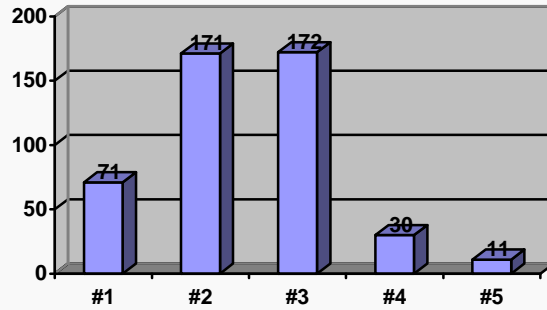

February 2009 – May 2009

What do you think are the biggest problems that the public schools of your community must deal with?

Answers	Votes	Percent
1. Academics	71	16%
2. Funding	171	38%
3. Discipline	172	38%
4. Overcrowding	30	7%
5. Don't know	11	2%