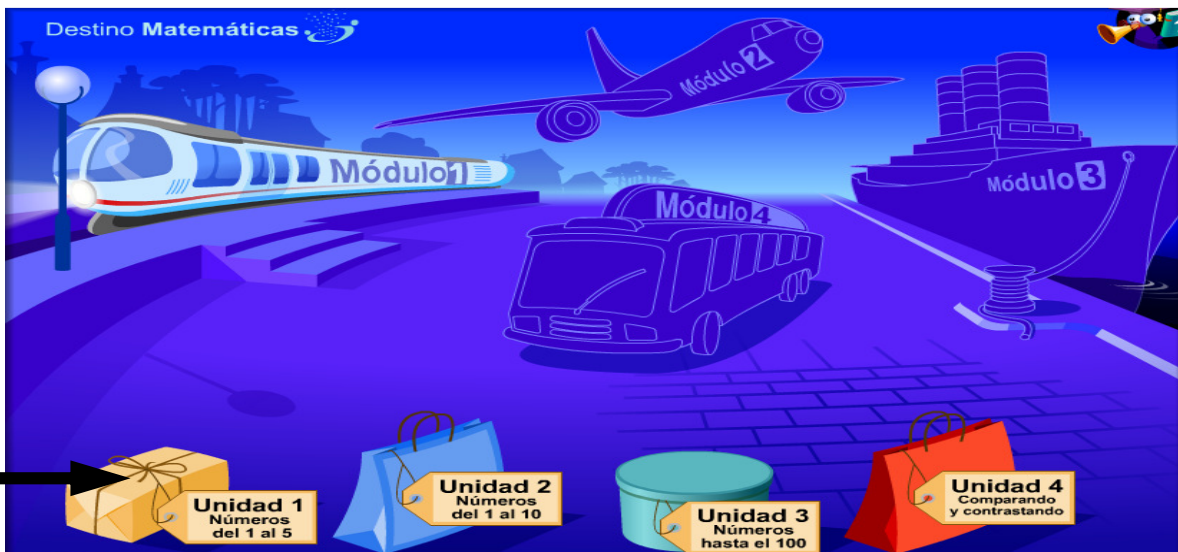

Each mode of transportation is a Module.

Each module holds different types of baggage – Units.

Each piece of baggage holds different wallets – Sessions.

Each wallet holds a session, which includes a lesson, practice area, and workout sections. To access a lesson, click the **photograph** in the wallet. To access the practice area, click the **notepad**. To access the workouts, click the **pocket**. Every unit has a unit practice area that can be accessed by clicking on the notepad with the pencil on the bottom right.