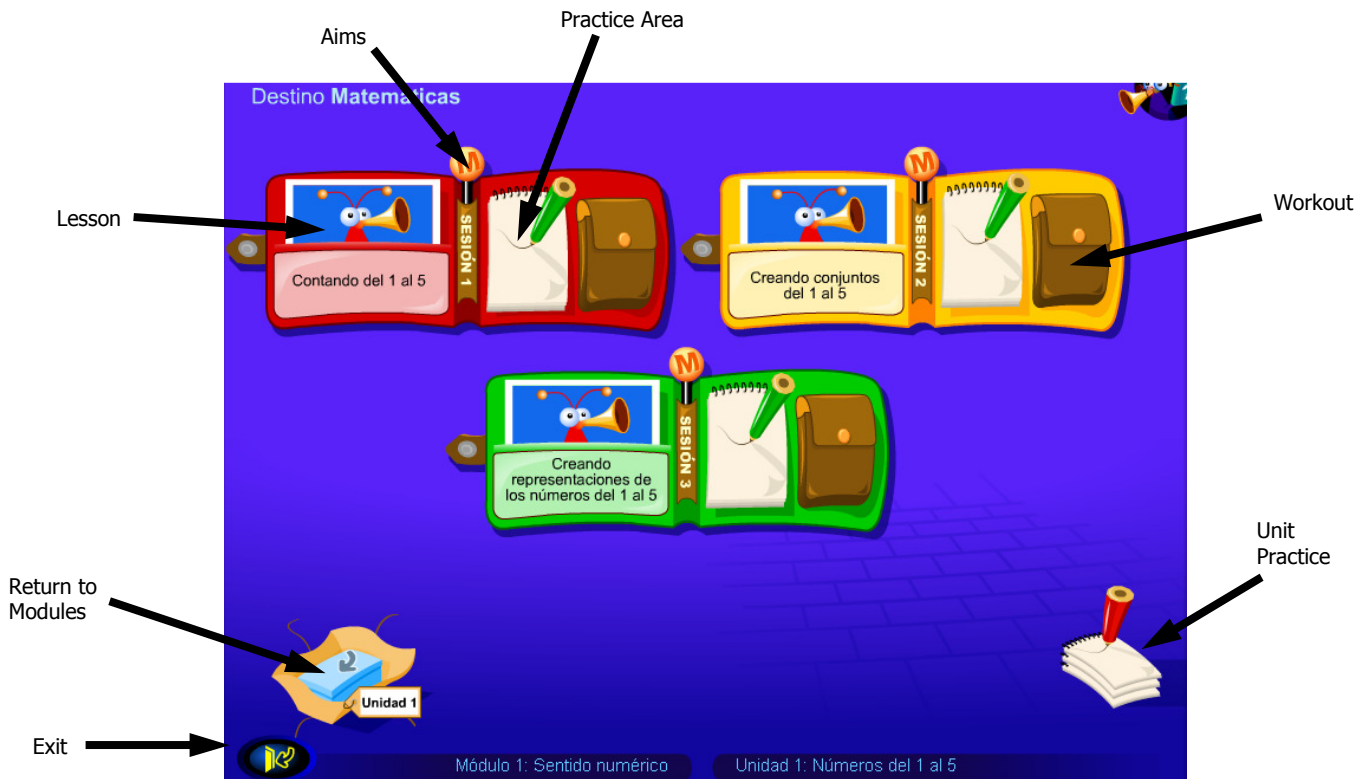

Each mode of transportation is a Module.

Each module holds different types of baggage – Units.

Each piece of baggage holds different wallets – Sessions.

Each wallet holds a session, which includes a lesson, practice area, and workout sections. To access a lesson, click the **photograph** in the wallet. To access the practice area, click the **notepad**. To access the workouts, click the **pocket**. Every unit has a unit practice area that can be accessed by clicking on the notepad with the pencil on the bottom right.

LESSON FUNCTION OF EACH BUTTON