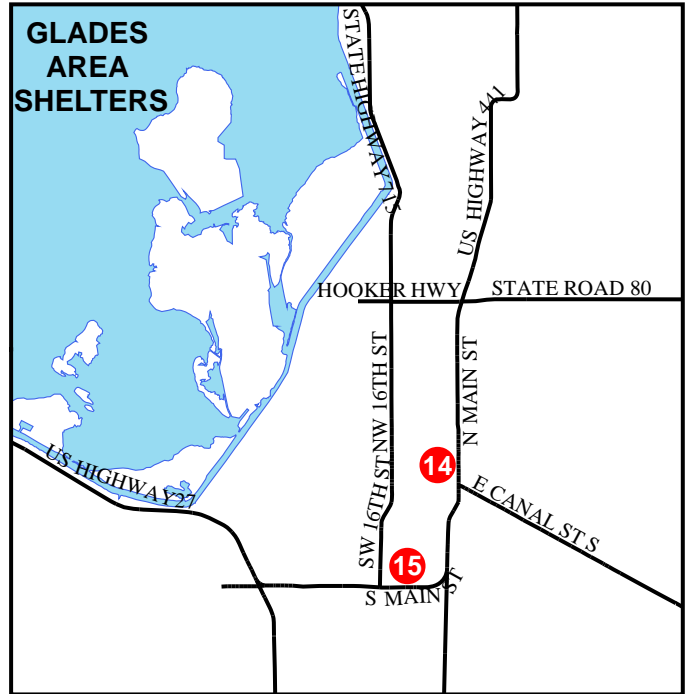

2011 Shelters

IMPORTANT: Not all shelters will be opened at the same time. Stay tuned to local TV and radio for shelter opening announcements.

1. INDEPENDENCE MIDDLE SCHOOL
4001 GREENWAY DR, JP 33458
2. PALM BEACH GARDENS HIGH SCHOOL
4245 HOLLY DR, PBG 33410
3. BETHUNE ELEMENTARY SCHOOL
1501 AVENUE U, RB 33404
4. SEMINOLE RIDGE HIGH SCHOOL
4601 SEMINOLE PRATT WHITNEY RD,
LOXAHATCHEE 33470
5. WESTGATE ELEMENTARY SCHOOL
1545 LOXAHATCHEE DR, WPB 33406
6. FOREST HILL HIGH SCHOOL
6901 PARKER AVE, WPB 33405
7. PALM BEACH CENTRAL HIGH SCHOOL
8499 FOREST HILL BLVD, WL 33413
8. JOHN I LEONARD HIGH SCHOOL
4701 10TH AVE N, GREENACRES 33463
9. PARK VISTA HIGH SCHOOL
7900 JOG RD, BB 33427
10. BOYNTON BEACH HIGH SCHOOL
4975 PARK RIDGE BLVD, BB 33436
11. ATLANTIC COMMUNITY HIGH SCHOOL
2455 W ATLANTIC AVE, DB 33445
12. BOCA RATON HIGH SCHOOL
1501 NW 15TH CT, BR 33486
13. WEST BOCA RATON HIGH SCHOOL
12811 GLADES RD, BR 33428
14. LAKESHORE MIDDLE SCHOOL
425 W CANAL ST N, BG 33430
15. GLADES CENTRAL HIGH SCHOOL
1001 SW AVENUE M, BG 33430

Legend

Public Safety Department
GIS Services 561-712-6400
Date: April 7, 2011
Source: ARC Shelter Data