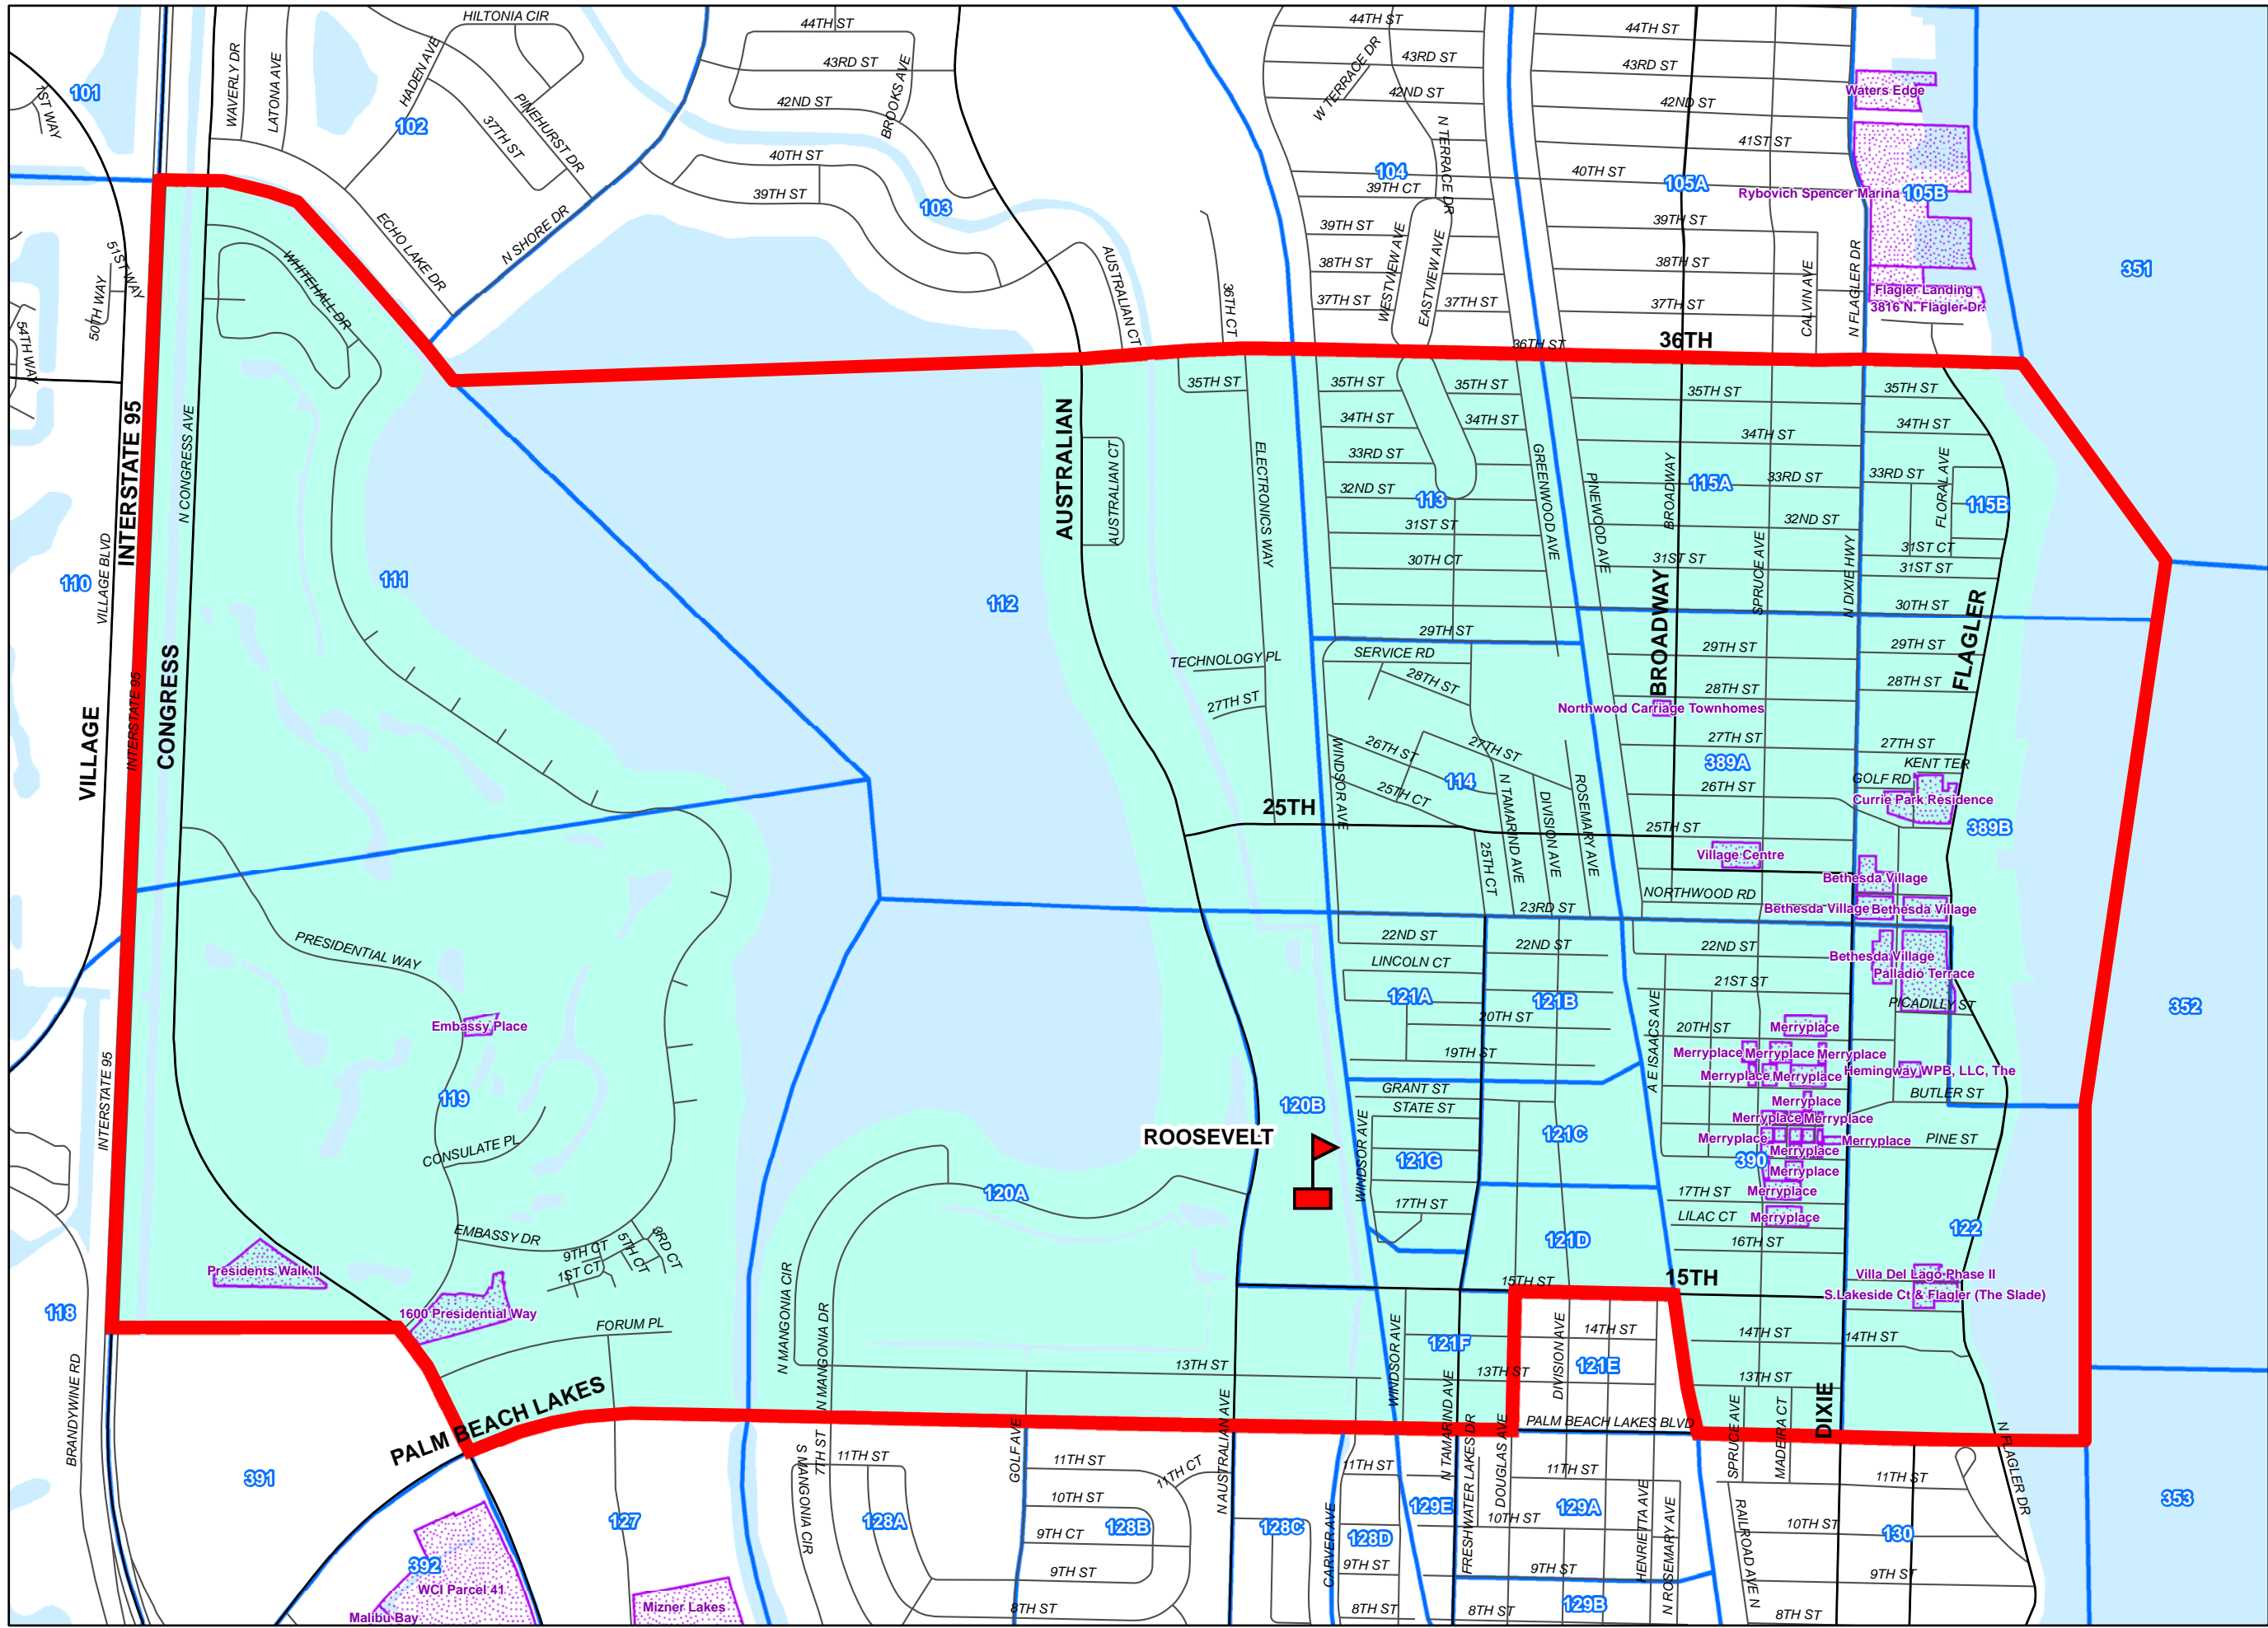

# Roosevelt Middle School Attendance Boundary

- Legend**
-  Roosevelt Middle
  -  Major Roadways
  -  Secondary Roadways
  -  Municipal Projects
  -  County Projects
  -  Waterways
  -  SAC's
  -  Attendance Boundary

N

4/3/2006 - DLG  
Roosevelt\_Attendance\_2006.mxd

Palm Beach County  
School District  
Planning - GIS

3300 Forest Hill Blvd  
West Palm Beach, FL 33406