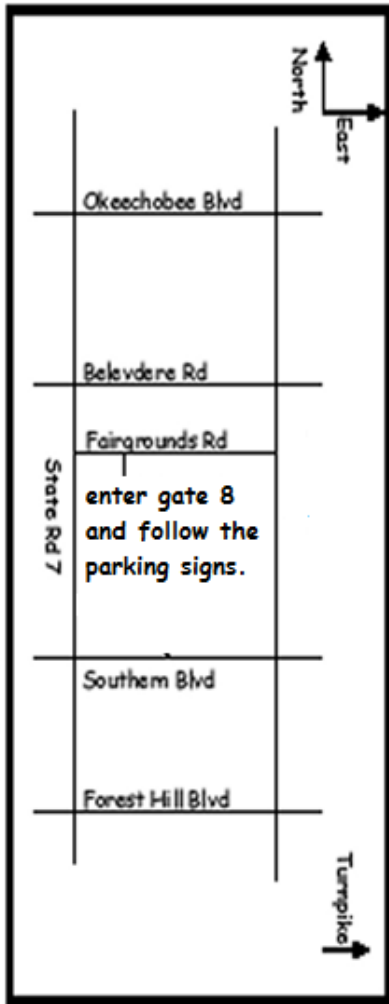

The 2020 Palm Beach County Elementary Mathematics, Science, and STEM Fair

Parents & Students

Elementary Mathematics, Science, and STEM Fair projects
may be viewed at the

South Florida Fairgrounds in

Buildings 6-10 on the following days:

Directions to the South Florida Fairgrounds

Buildings 6-10

The South Florida Fairgrounds is located at 9067 Southern Boulevard in West Palm Beach, west of Florida's Turnpike and east of State Road 7. The entrance to Buildings 6-10 is Gate 8.

From north or south traveling on I-95:

Take I-95 to the Southern Boulevard exit, #68. Go west on Southern Boulevard to Fairgrounds Road. Turn right on Fairgrounds Road to Gate 8. Follow the signs to parking.

From the north or south traveling on the Turnpike:

Take the turnpike to the Southern Boulevard exit, #97. Go west on Southern Boulevard to Fairgrounds Road. Turn right on Fairgrounds to Gate 8. Follow the signs to parking.