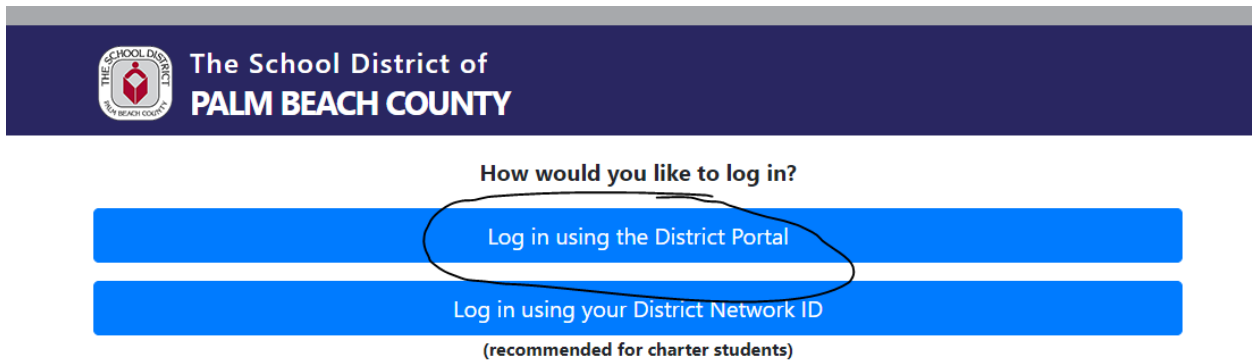

How to log into a Chromebook

1. Turn on the Chromebook

2. Click next

3. Click "Login to District Portal"

4. Type in your username and password and click login