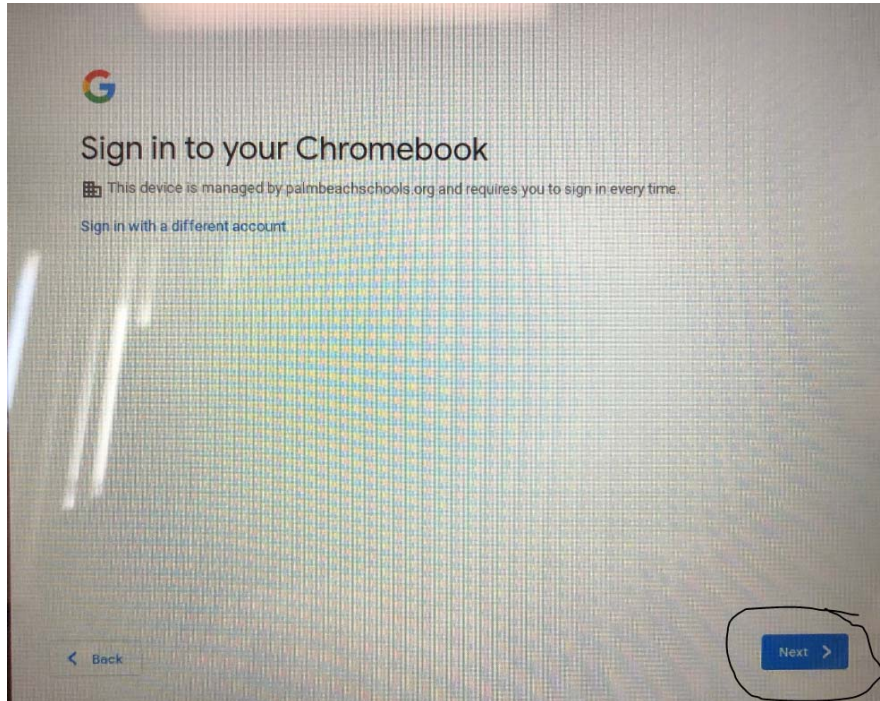

How to log into a Chromebook

1. Turn on the Chromebook

2. Click next

3. Click "Login to District Portal"

4. Type in your username and password and click login