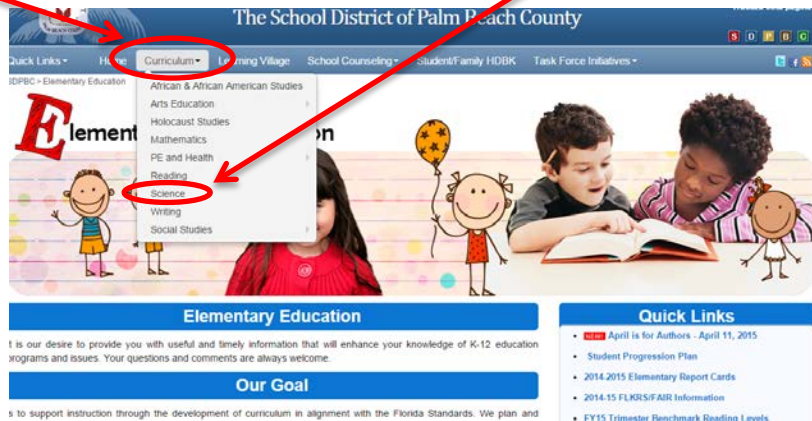

Step 4: Click on patch design and other FRR links (print).

Or follow this link- <http://www.palmbeachschools.org/ec/Science/index.asp>