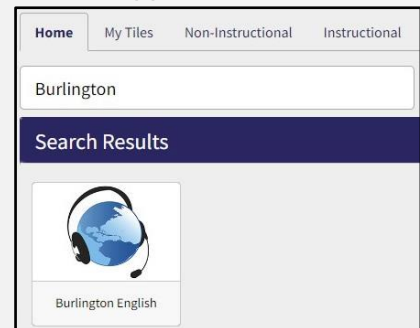

Birth Year: 1997

Username: s12345678

Marie Apple's Password
5678MA97

Chuck Shaw TEC Website

www.ChuckShawTEC.com

Burlington English

Burlington English is the main program we use to teach and practice your English skills. You can access Burlington English through your **portal**.

Once you log in, type **Burlington** in the Search Applications box.

Portal Website - mysdpbc.org