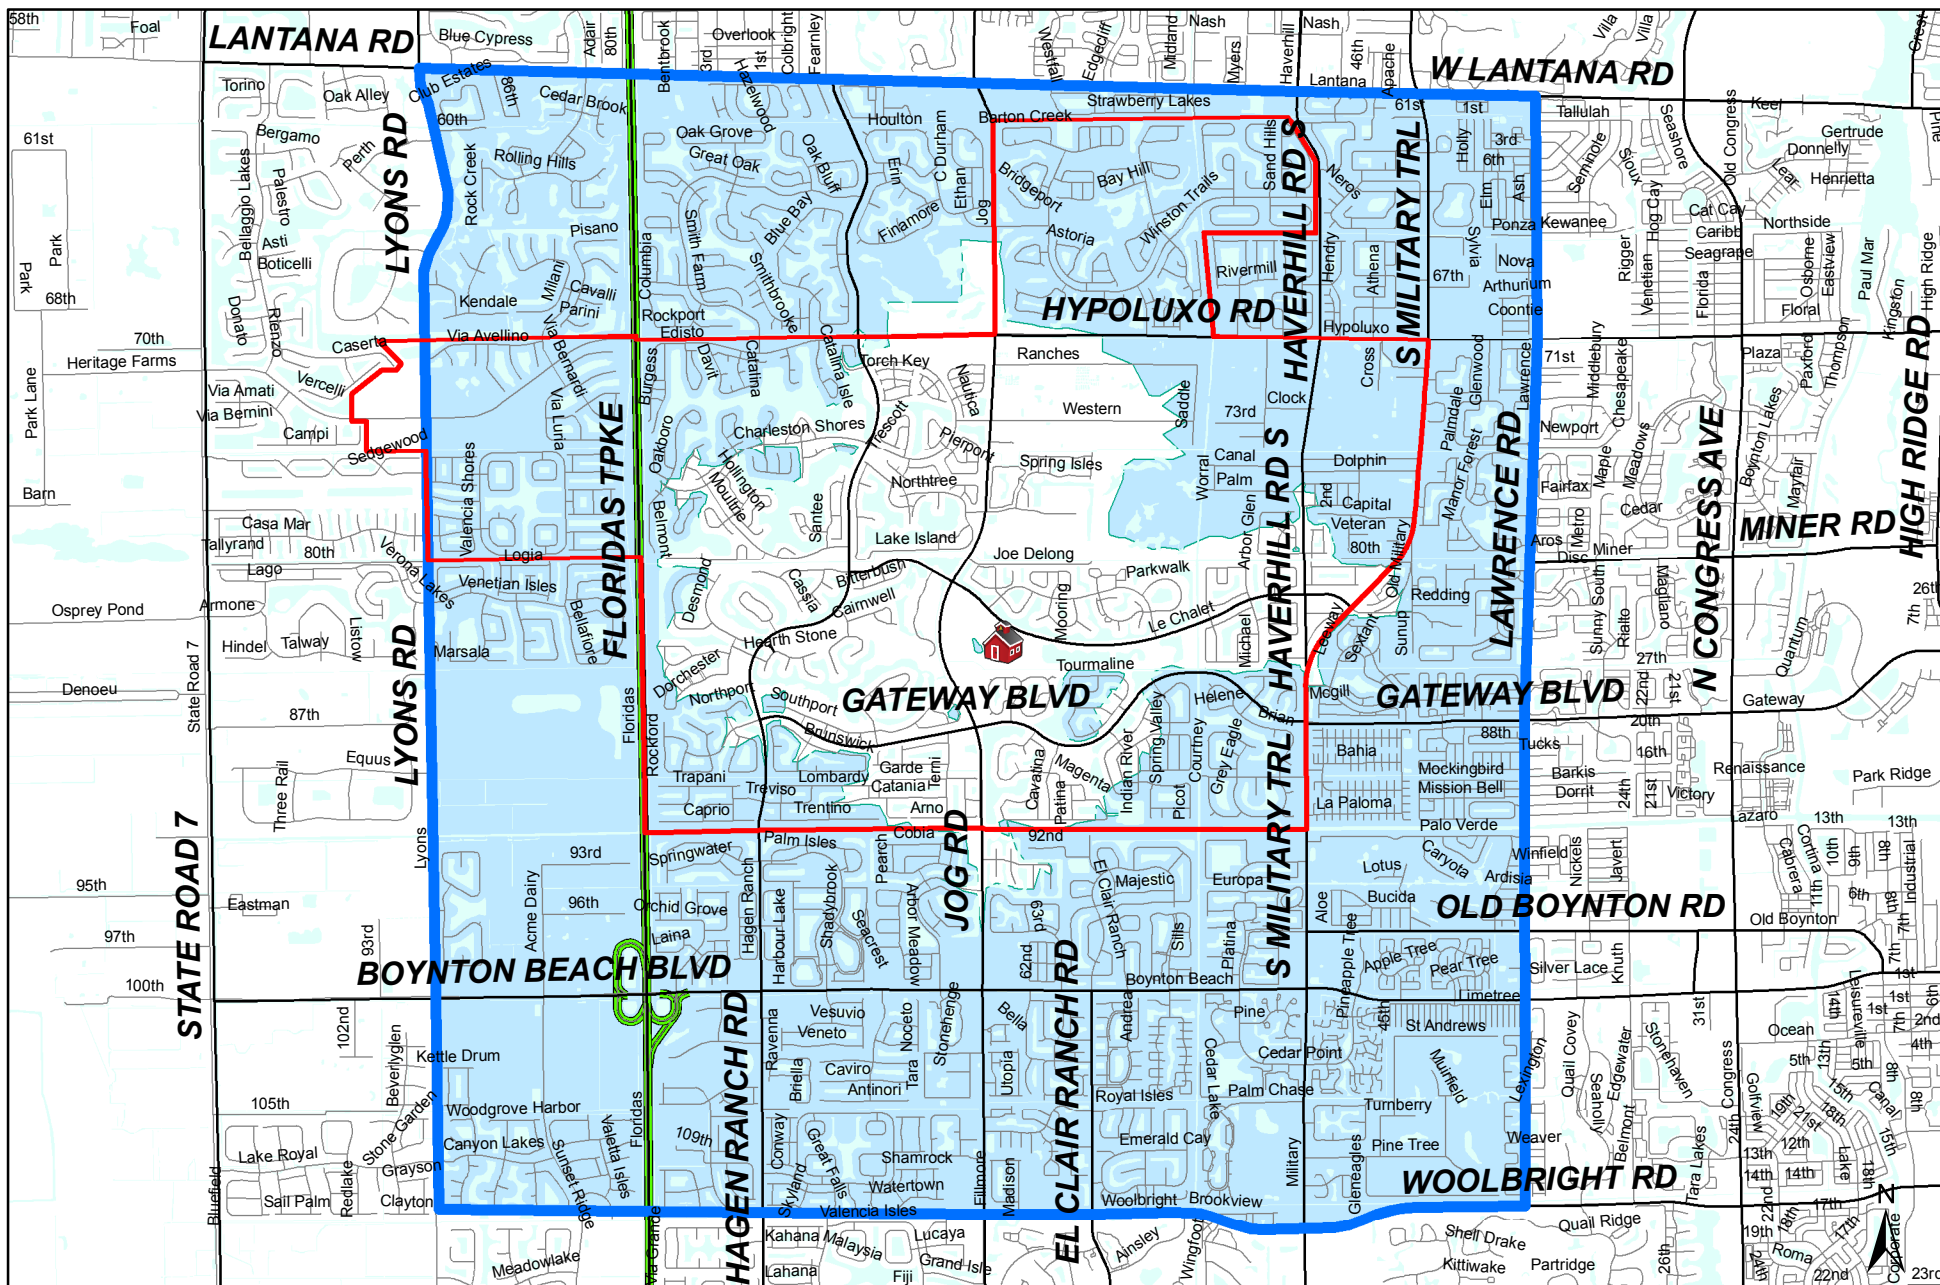

Choice Transportation Zone Christa McAuliffe Middle

Christa McAuliffe Middle

2 Mile Walk Zone

Map prepared courtesy of Planning Dept - GIS

Attendance Boundary

Choice Transportation Zone

10/12/2016 - DLG
CTZ_ChristaMcAuliffe_Middle2016.mxd