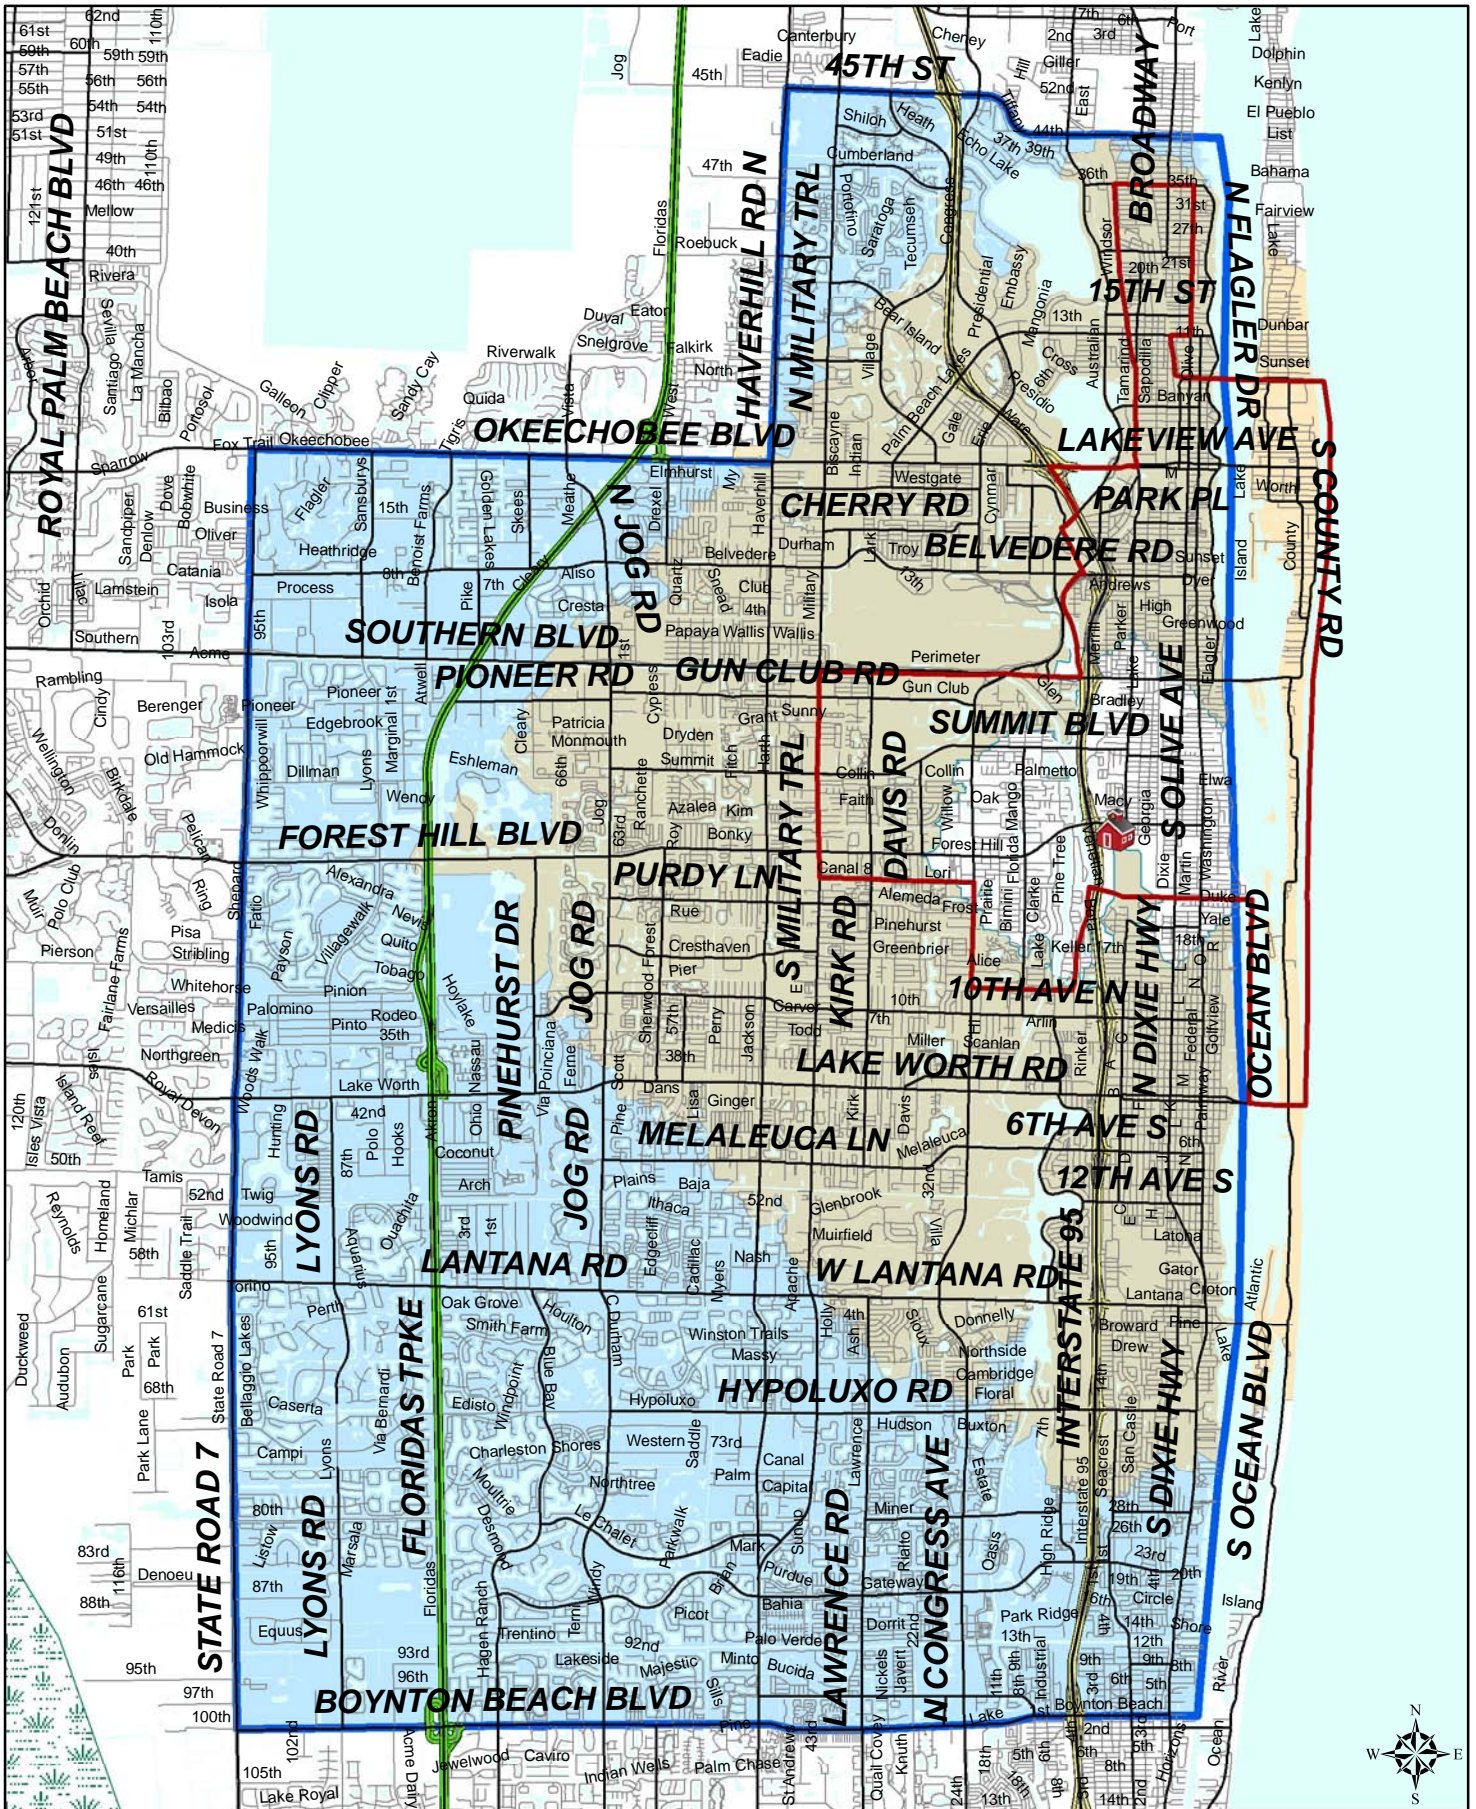

Choice Transportation Zone Forest Hill High School

 Forest Hill High
  Forest Hill 2 mile
  Choice Transportation Zone
 Attendance Boundary
  Forest Hill 7 mile

10/2/2013 - DLG, CTZ_Forest_Hill_High.mxd