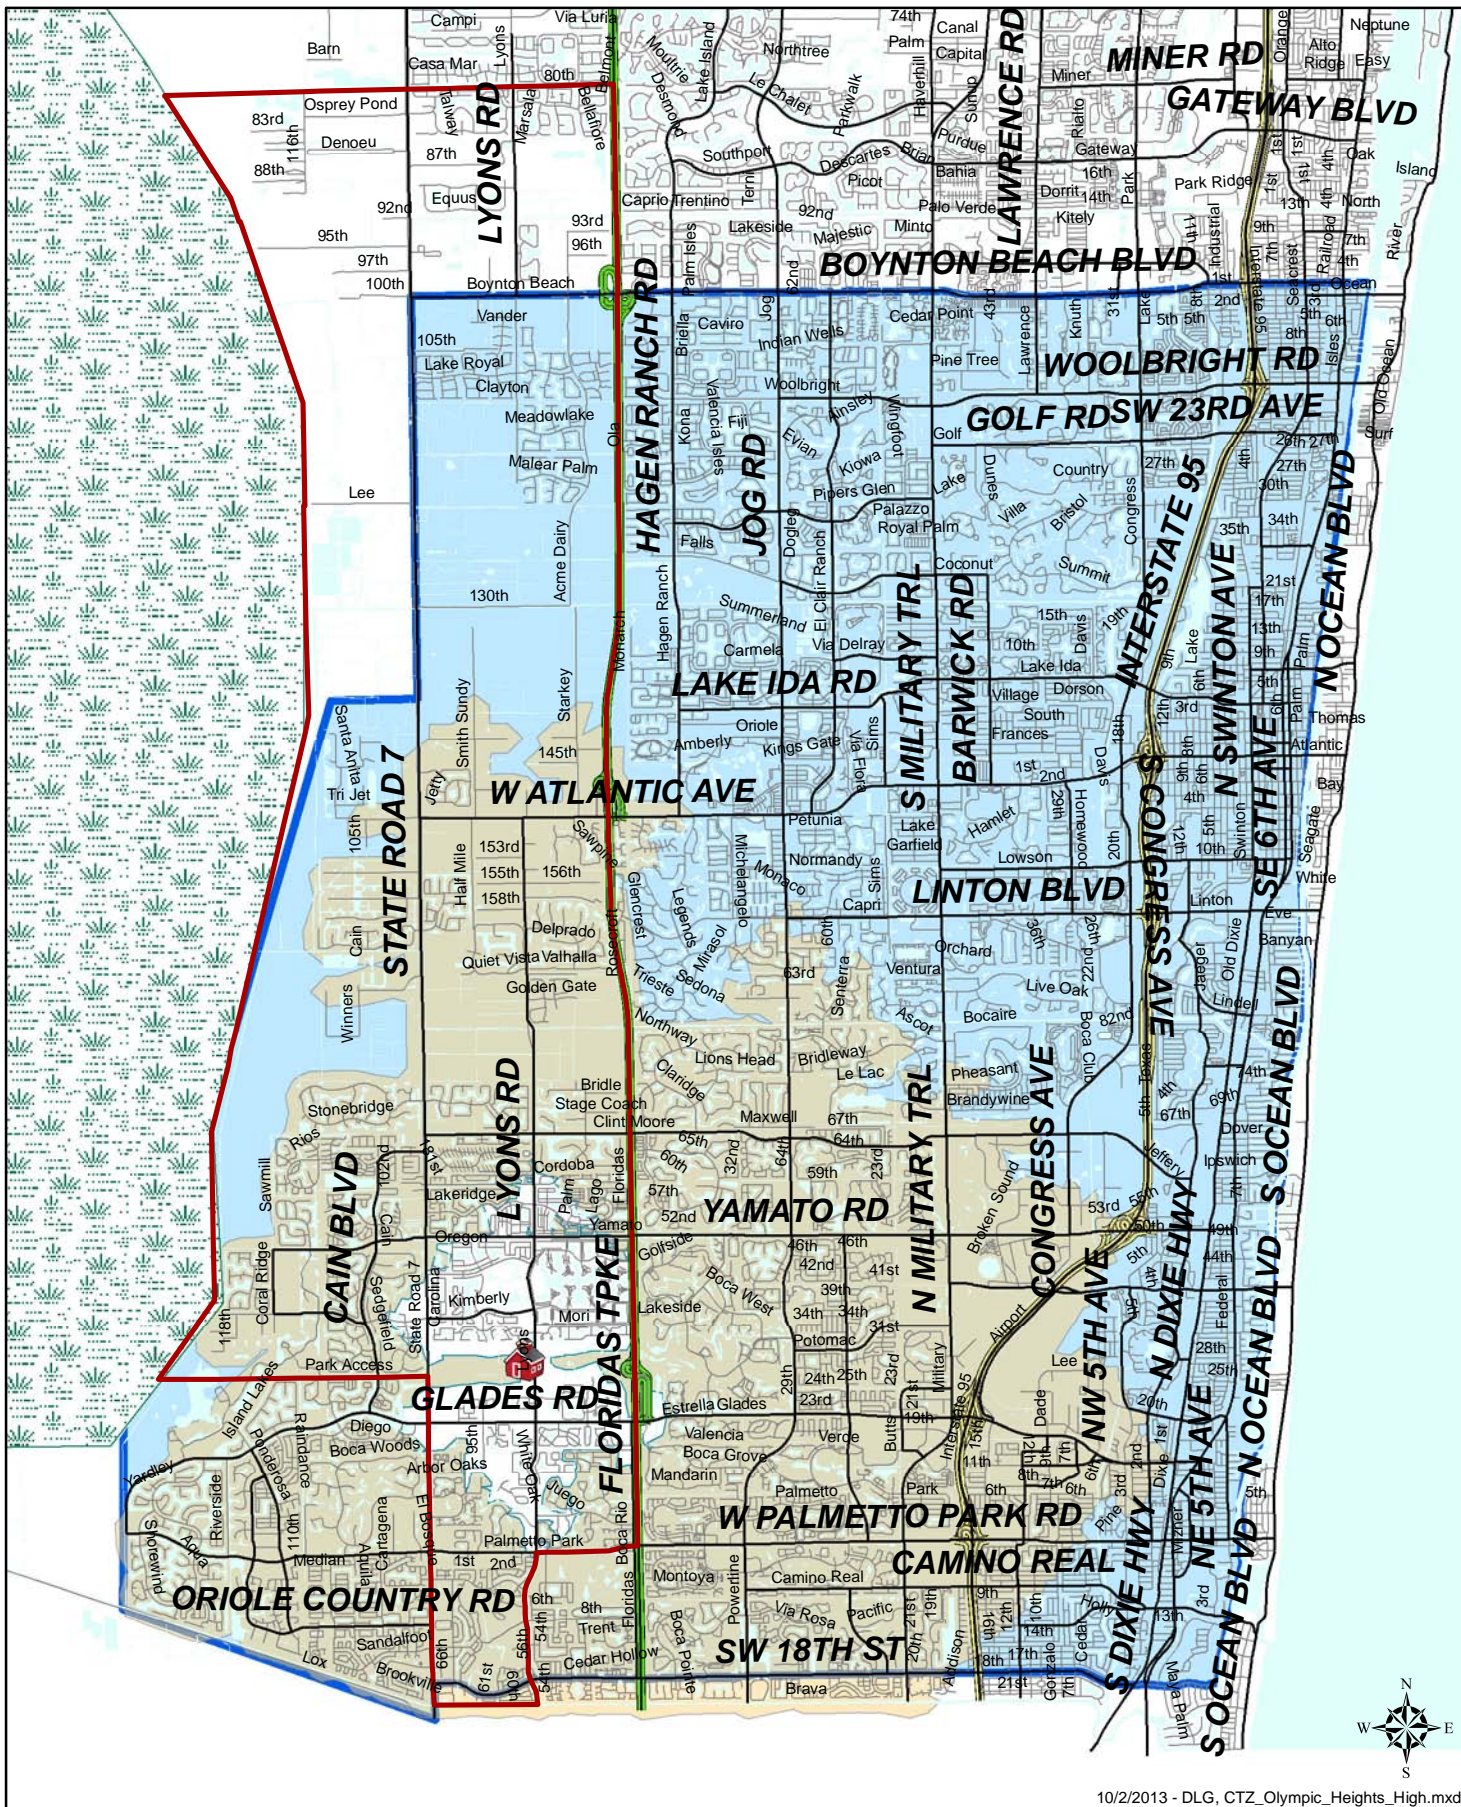

# Choice Transportation Zone Olympic Heights High School

10/2/2013 - DLG, CTZ, Olympic\_Heights\_High.mxd

	Olympic Heights High		Olympic Heights 2 mile		Choice Transportation Zone
	Attendance Boundary		Olympic Heights 7 mile		