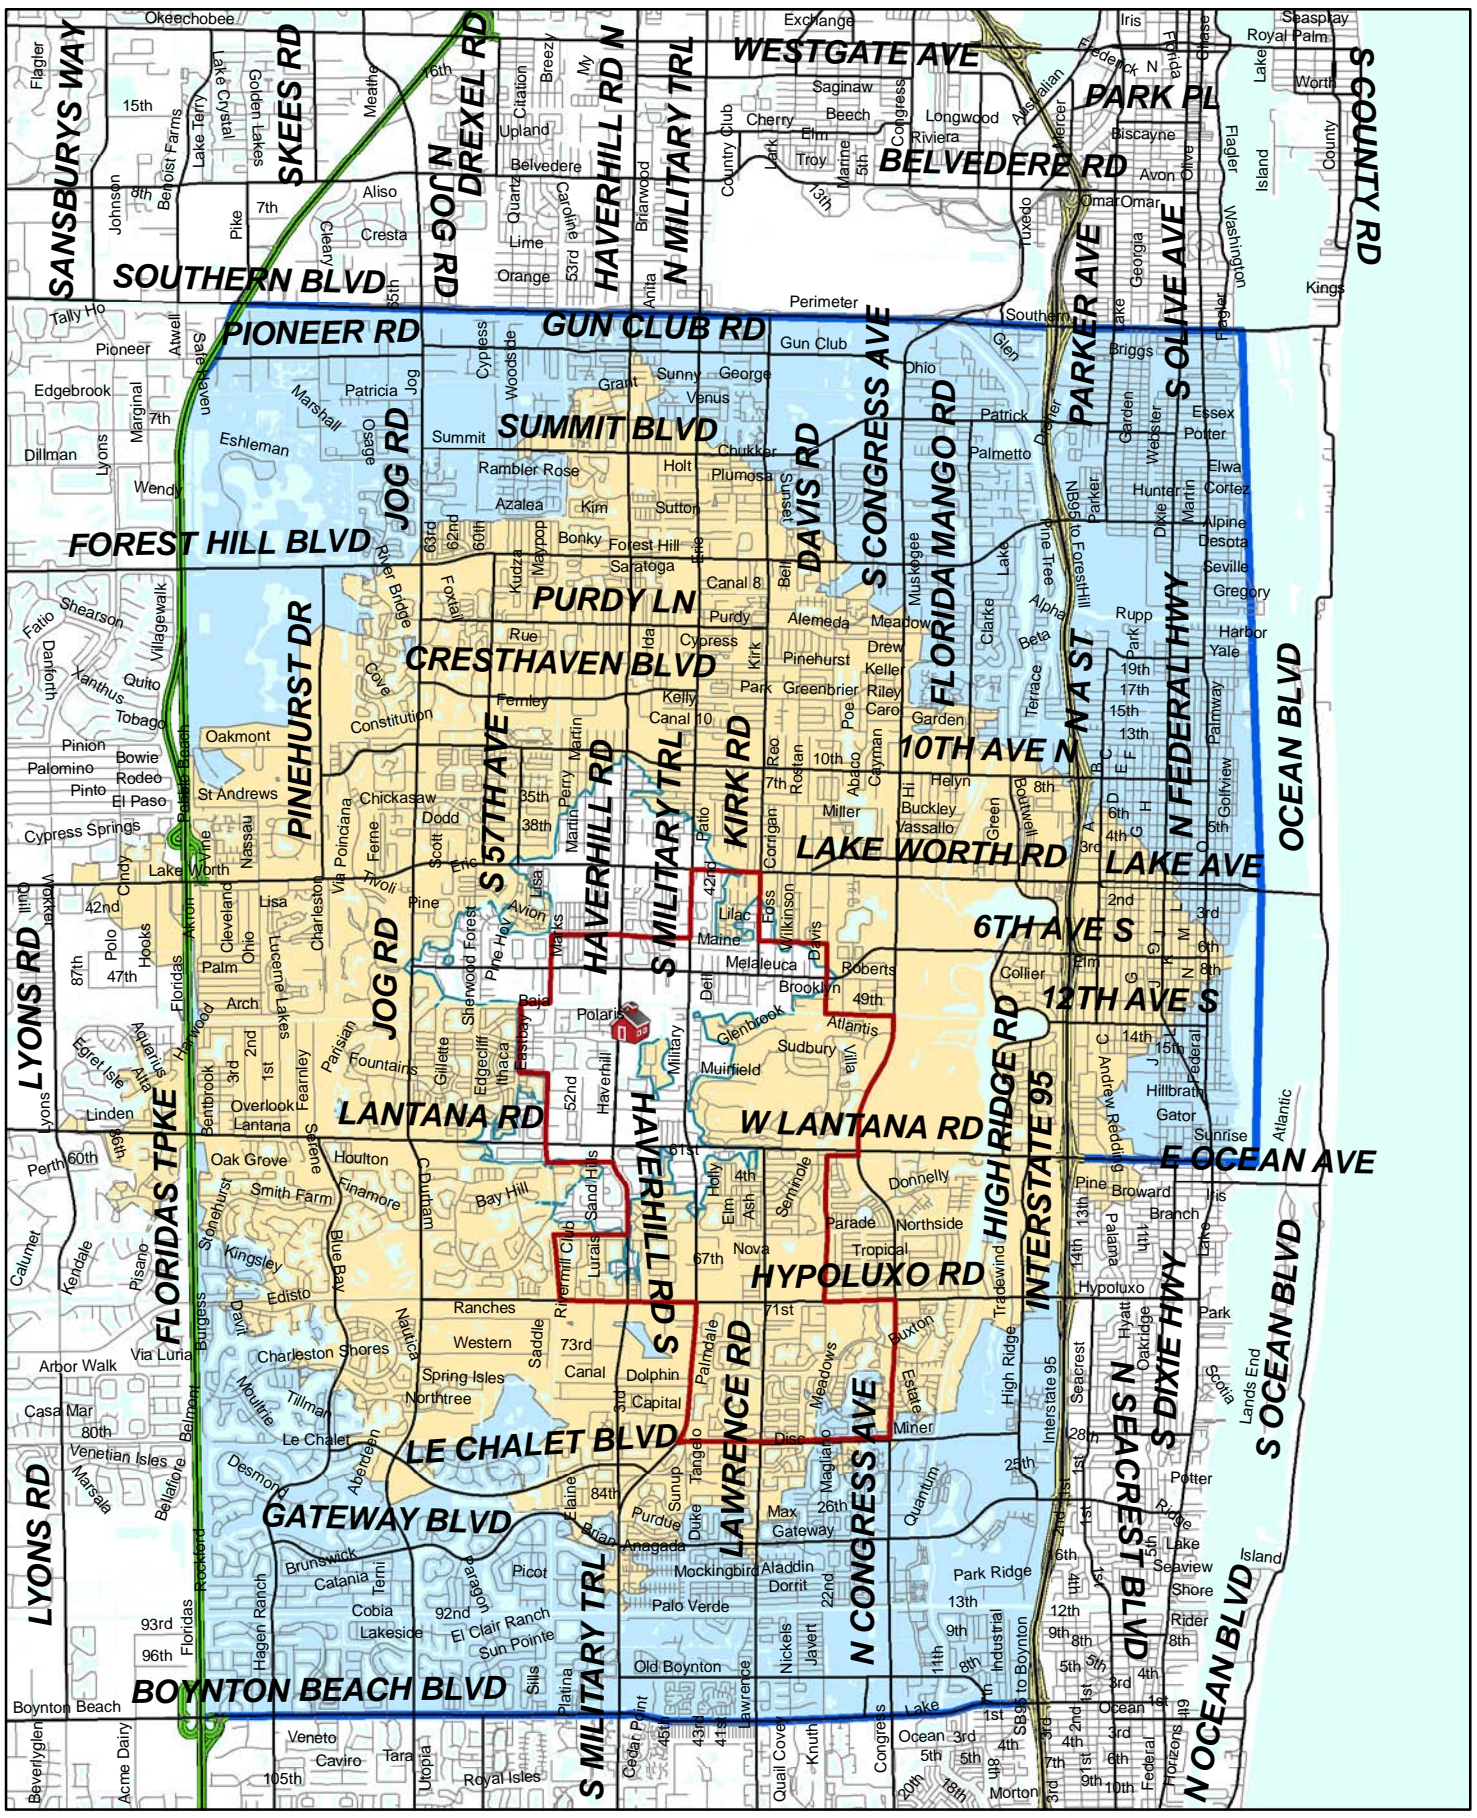

Choice Transportation Zone

Tradewinds Middle

Tradewinds Middle

Attendance Boundary

Tradewinds 2 mile

Tradewinds 5 mile

Choice Transportation Zone

10/3/2013 - EOS_NCT_Tradewinds_Middle.mxd