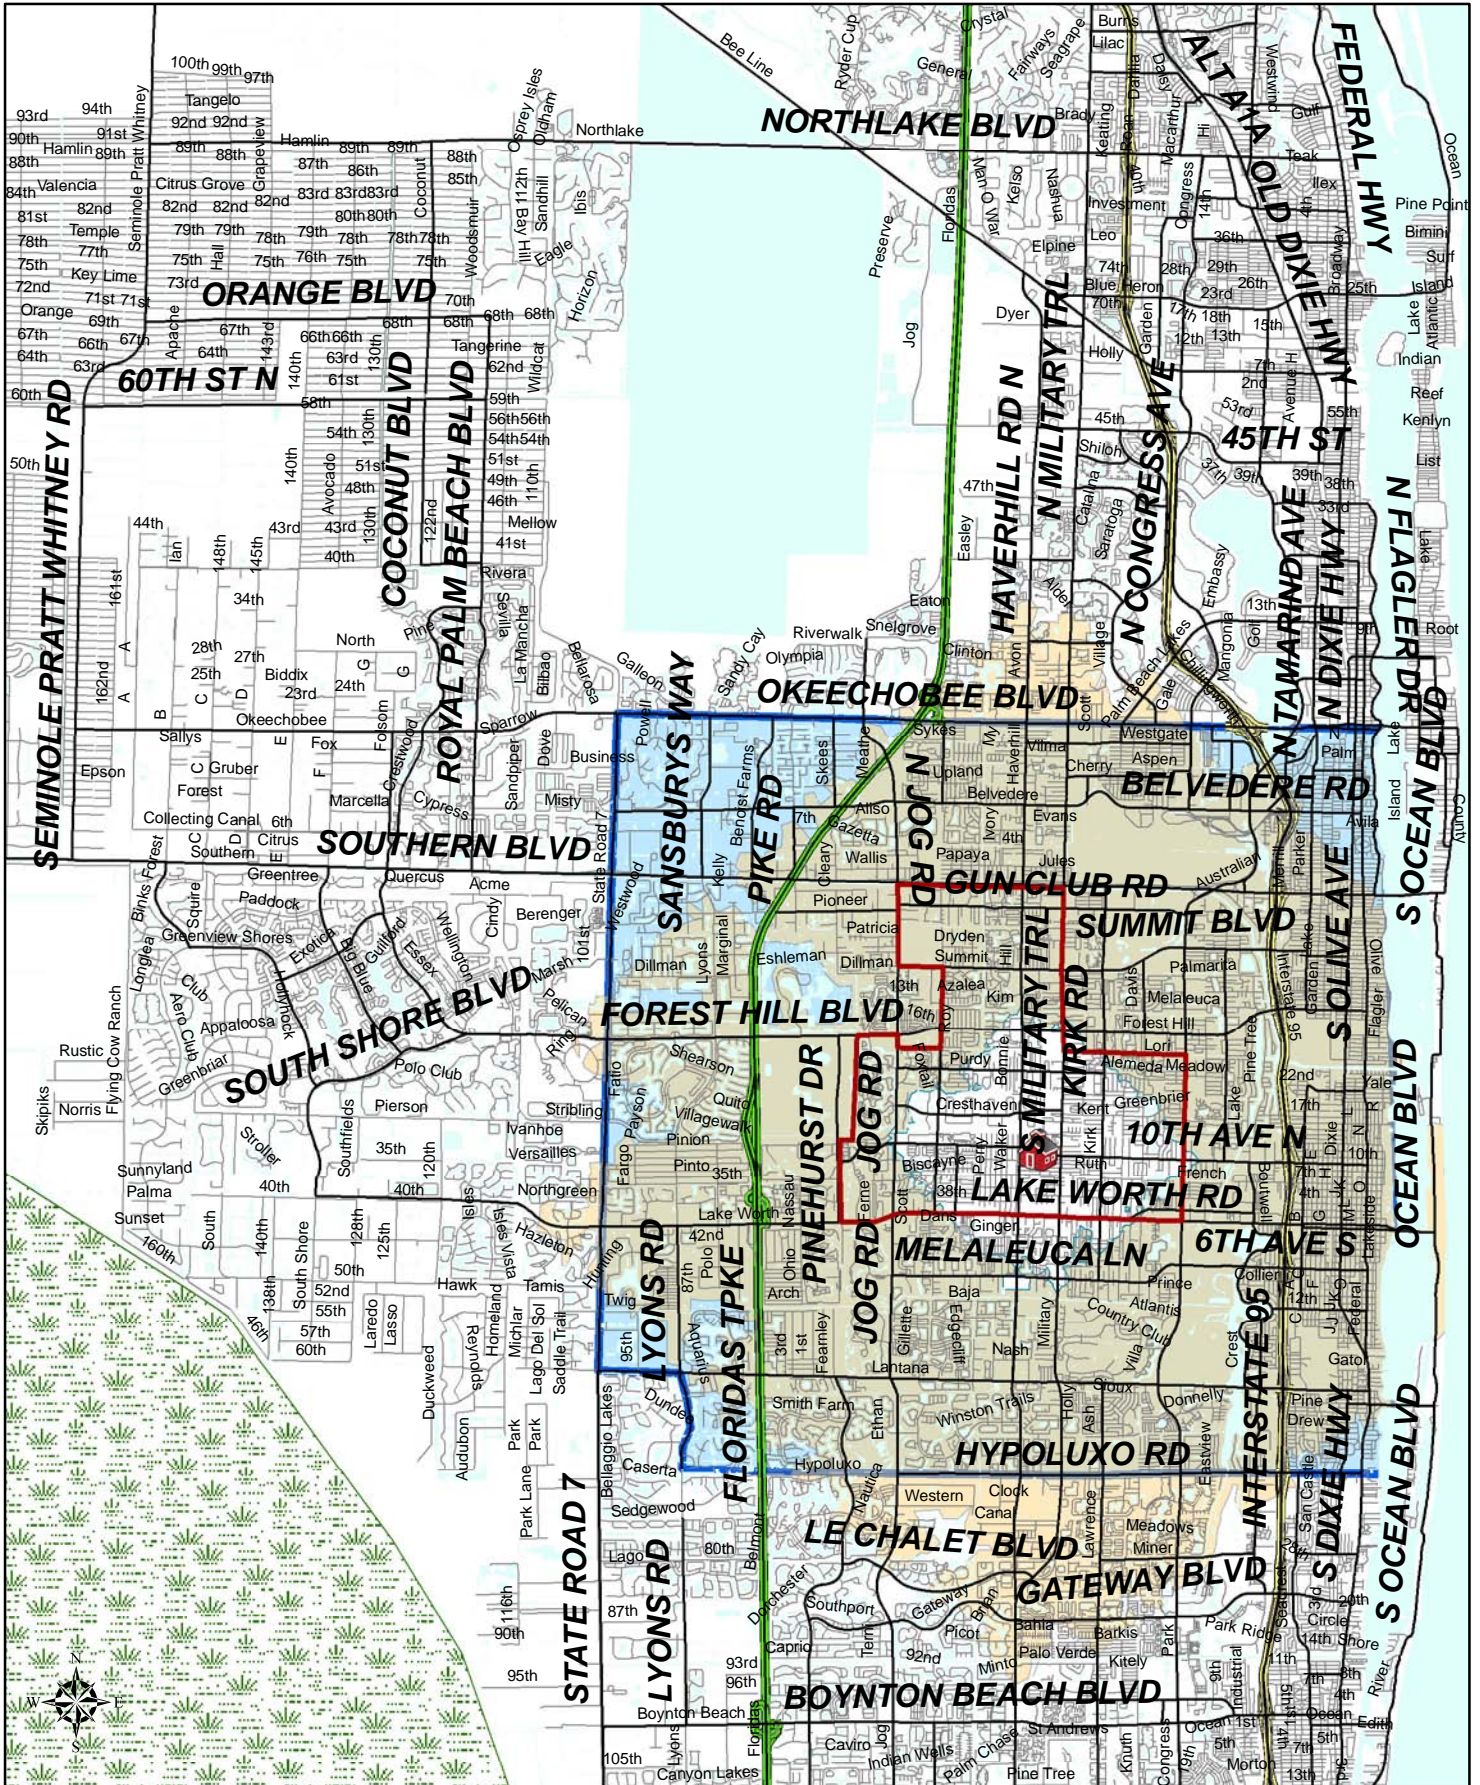

Choice Transportation Zone John I. Leonard High School

-  John I. Leonard High
-  John I. Leonard 2 mile
-  Attendance Boundary
-  John I. Leonard 7 mile

 Choice Transportation Zone