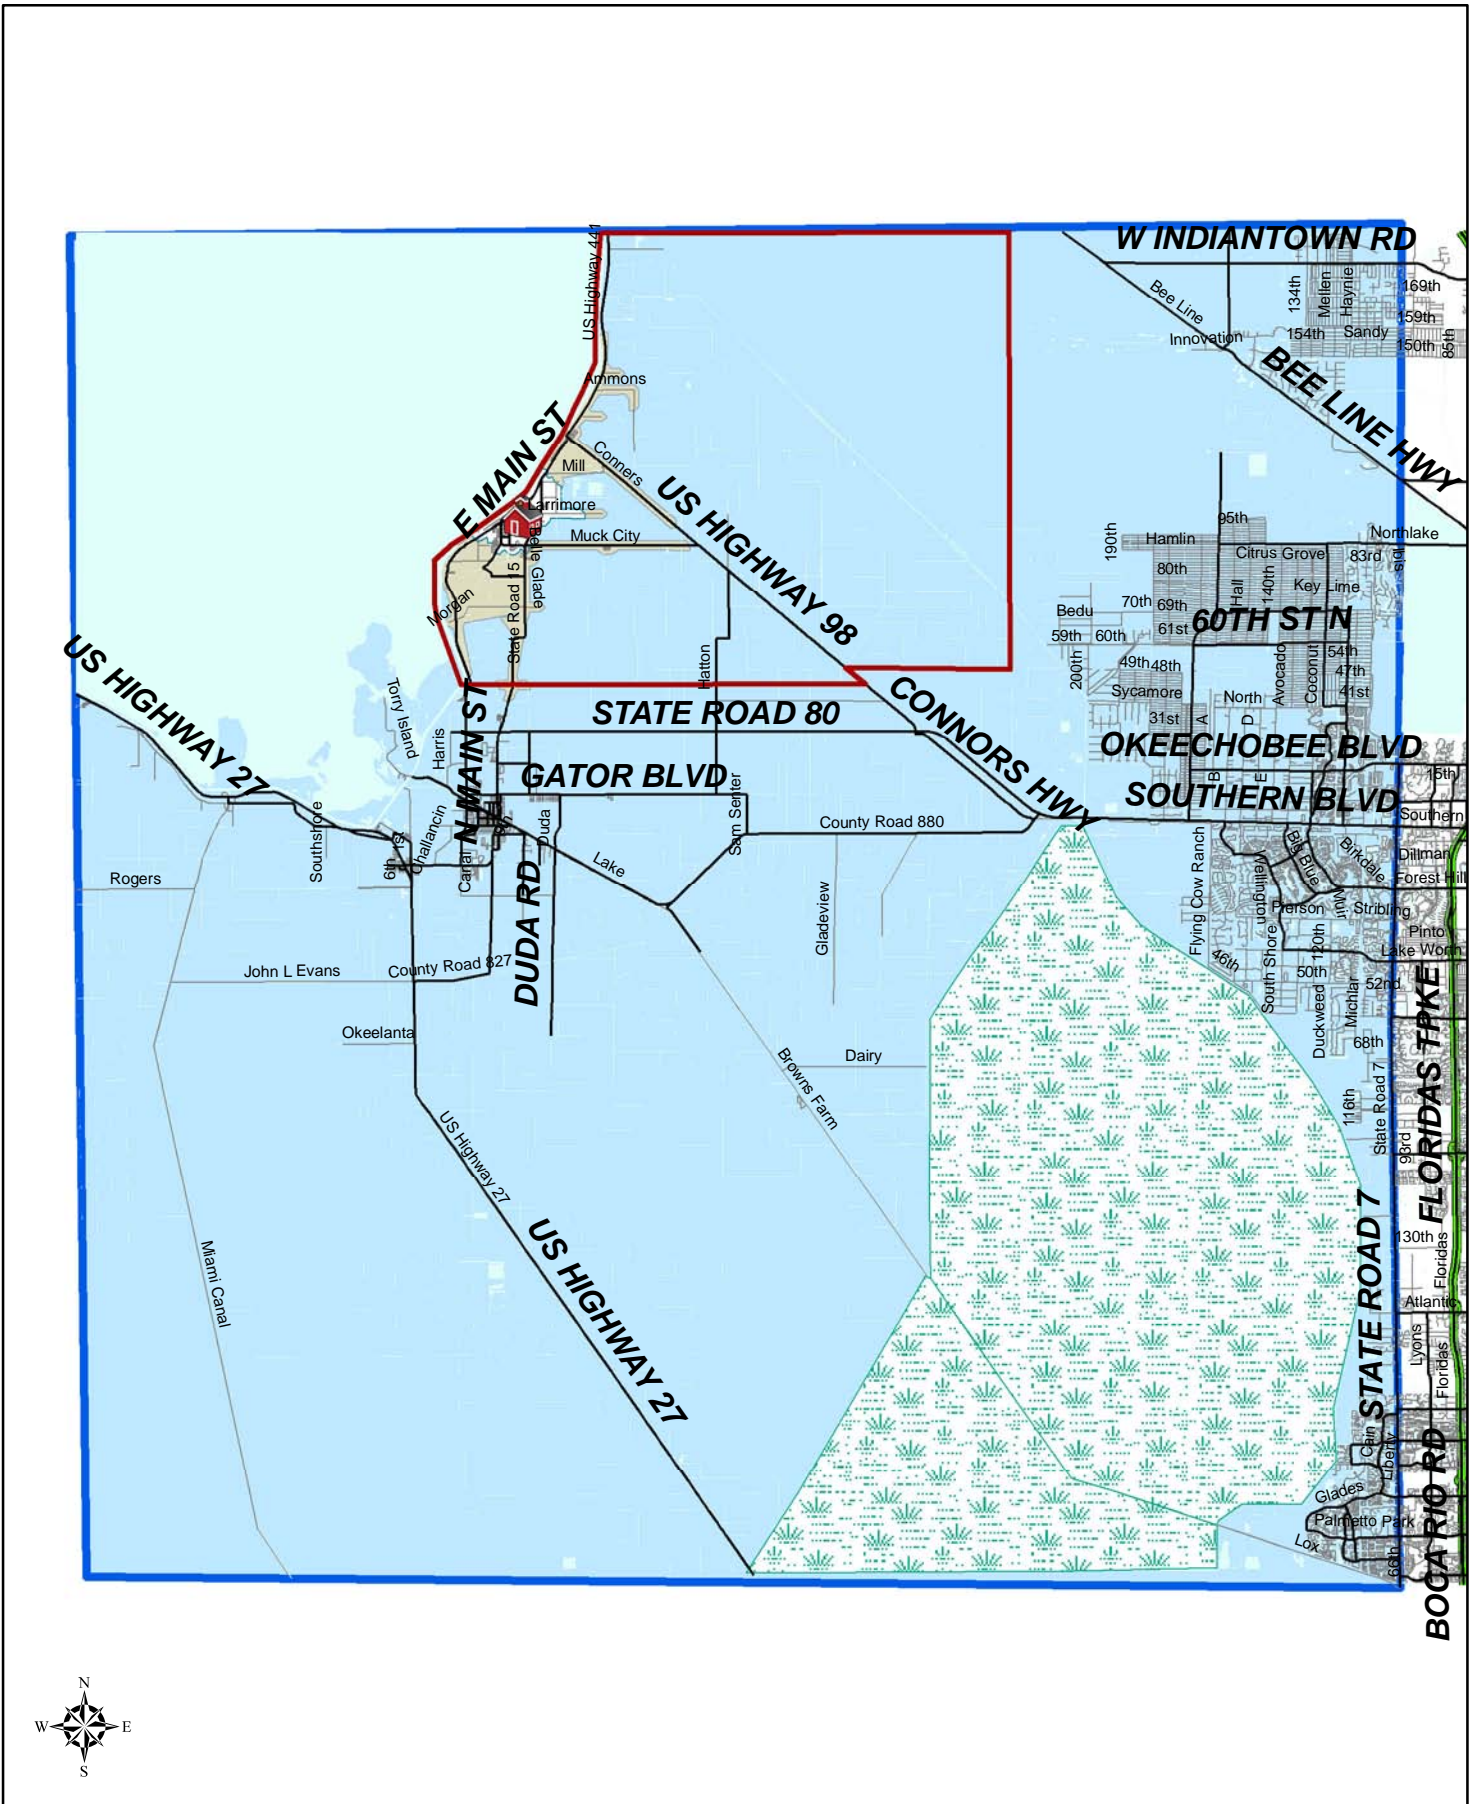

# Choice Transportation Zone Pahokee High

-  Pahokee High
-  Attendance Boundary
-  Pahokee 2 mile
-  Pahokee 7 mile
-  Choice Transportation Zone