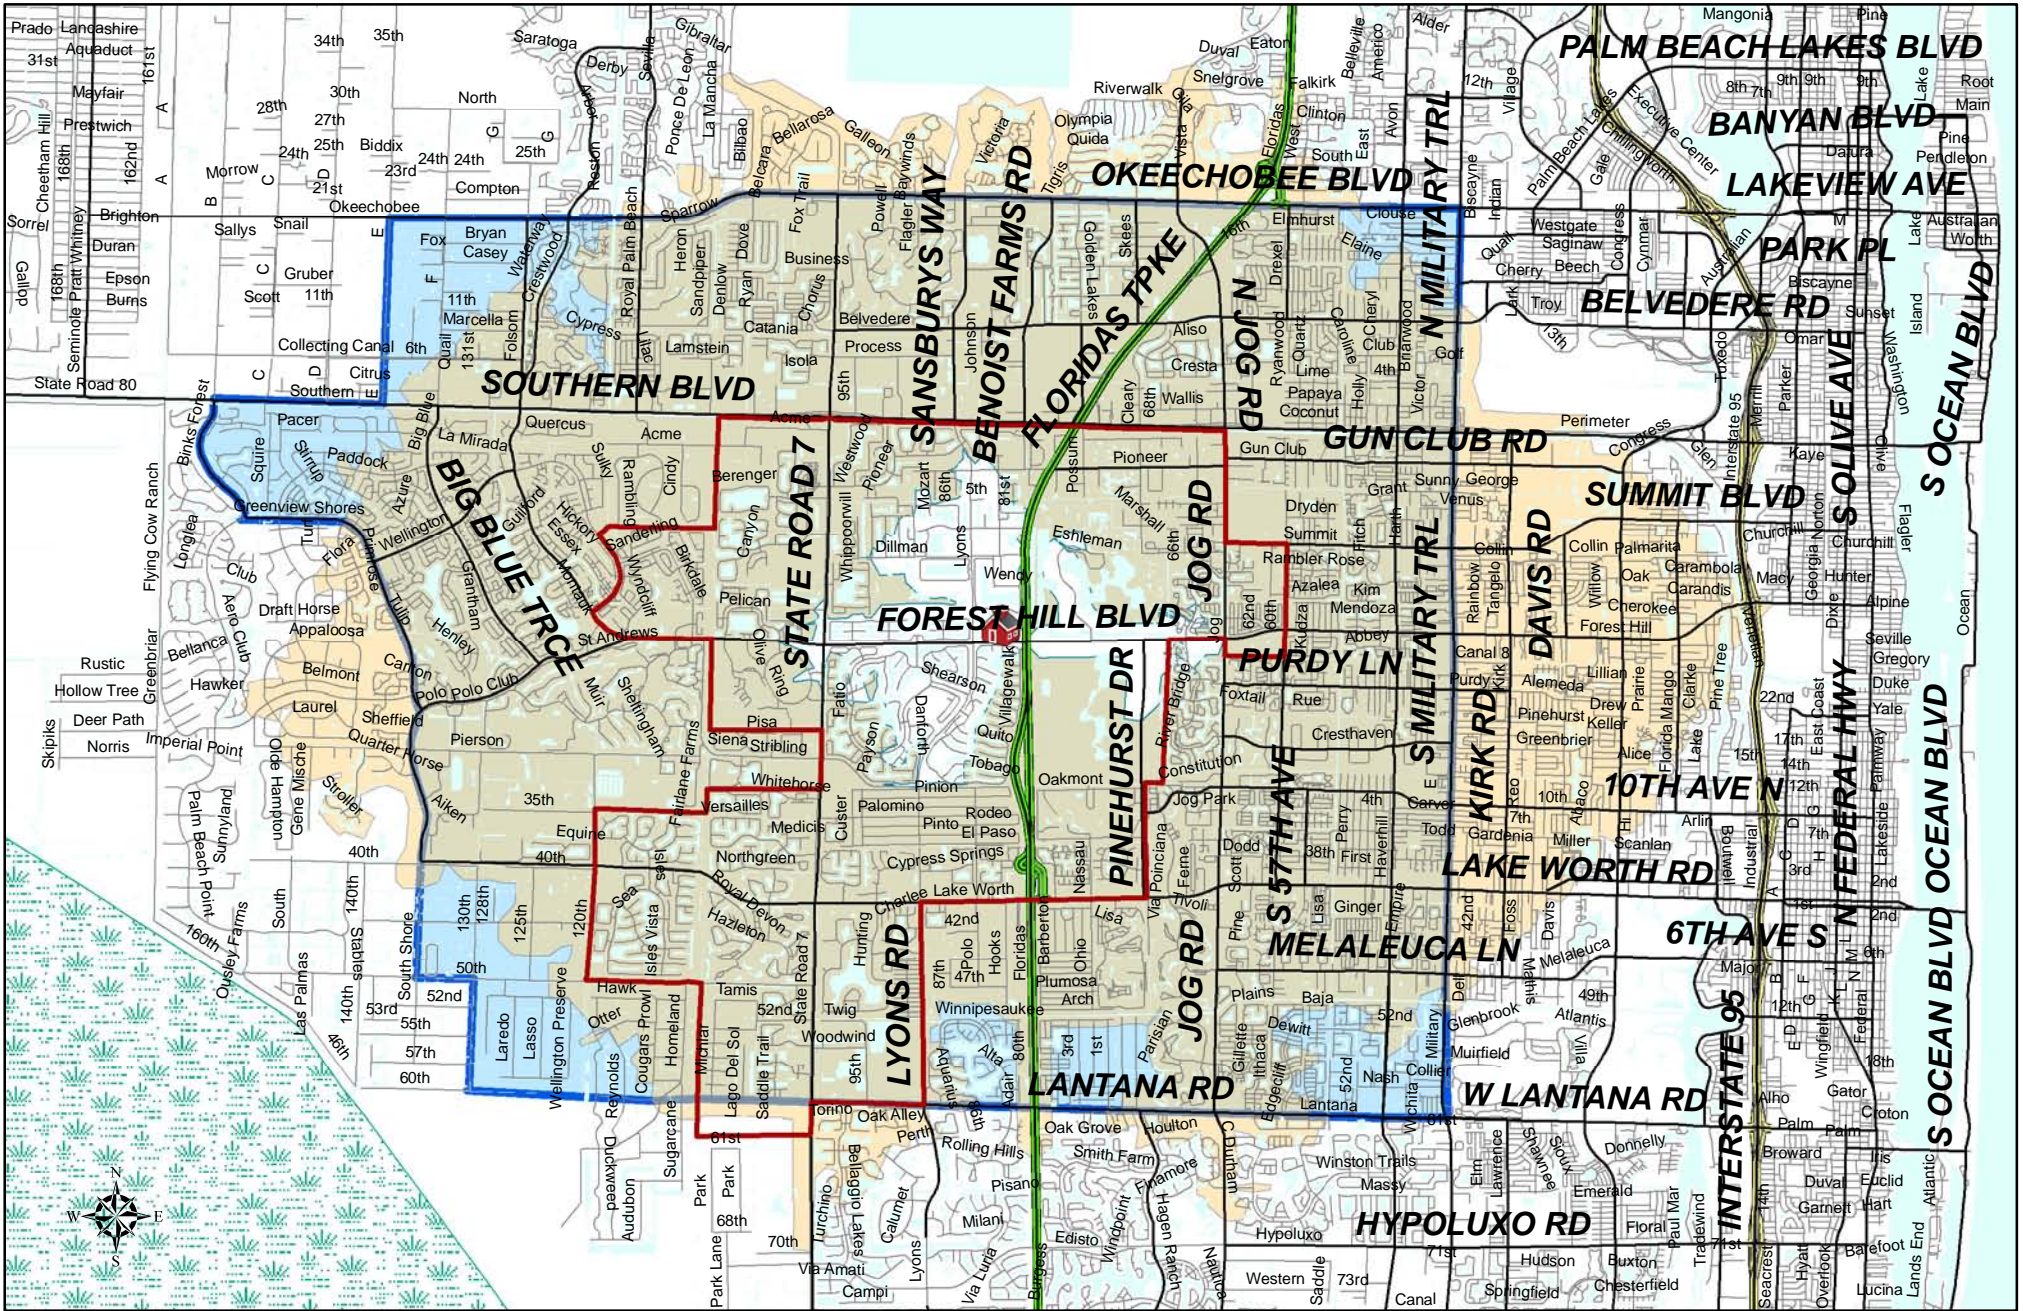

# Choice Transportation Zone Palm Beach Central High School

-  Attendance Boundary
-  Palm Beach Central 2 mile
-  Palm Beach Central 7 mile
-  Choice Transportation Zone