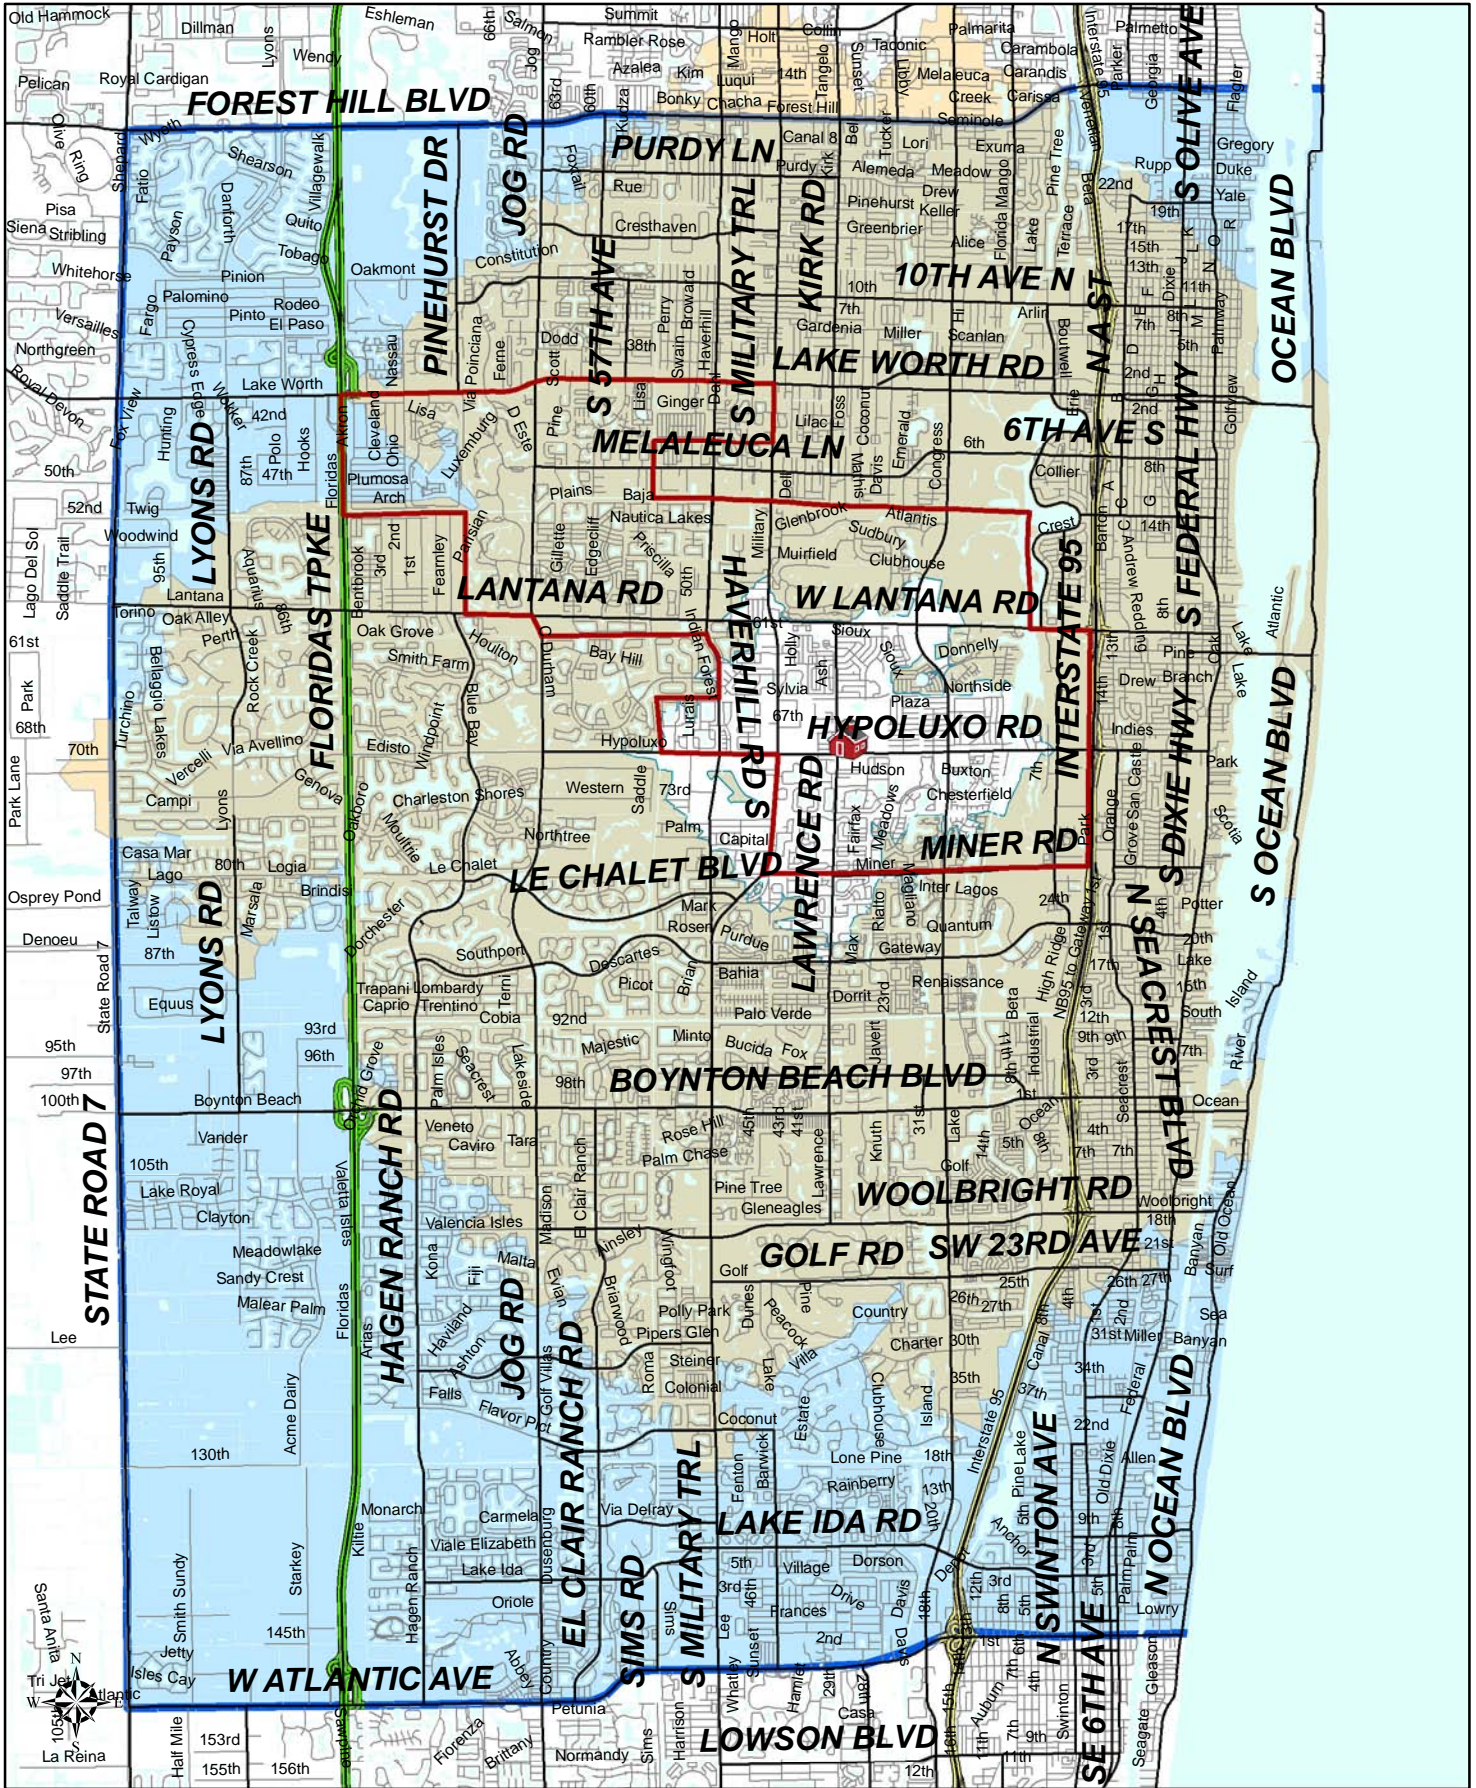

Choice Transportation Zone Santaluces High School

-  Santaluces High
-  Attendance Boundary
-  Santaluces 2 mile
-  Santaluces 7 mile
-  Choice Transportation Zone