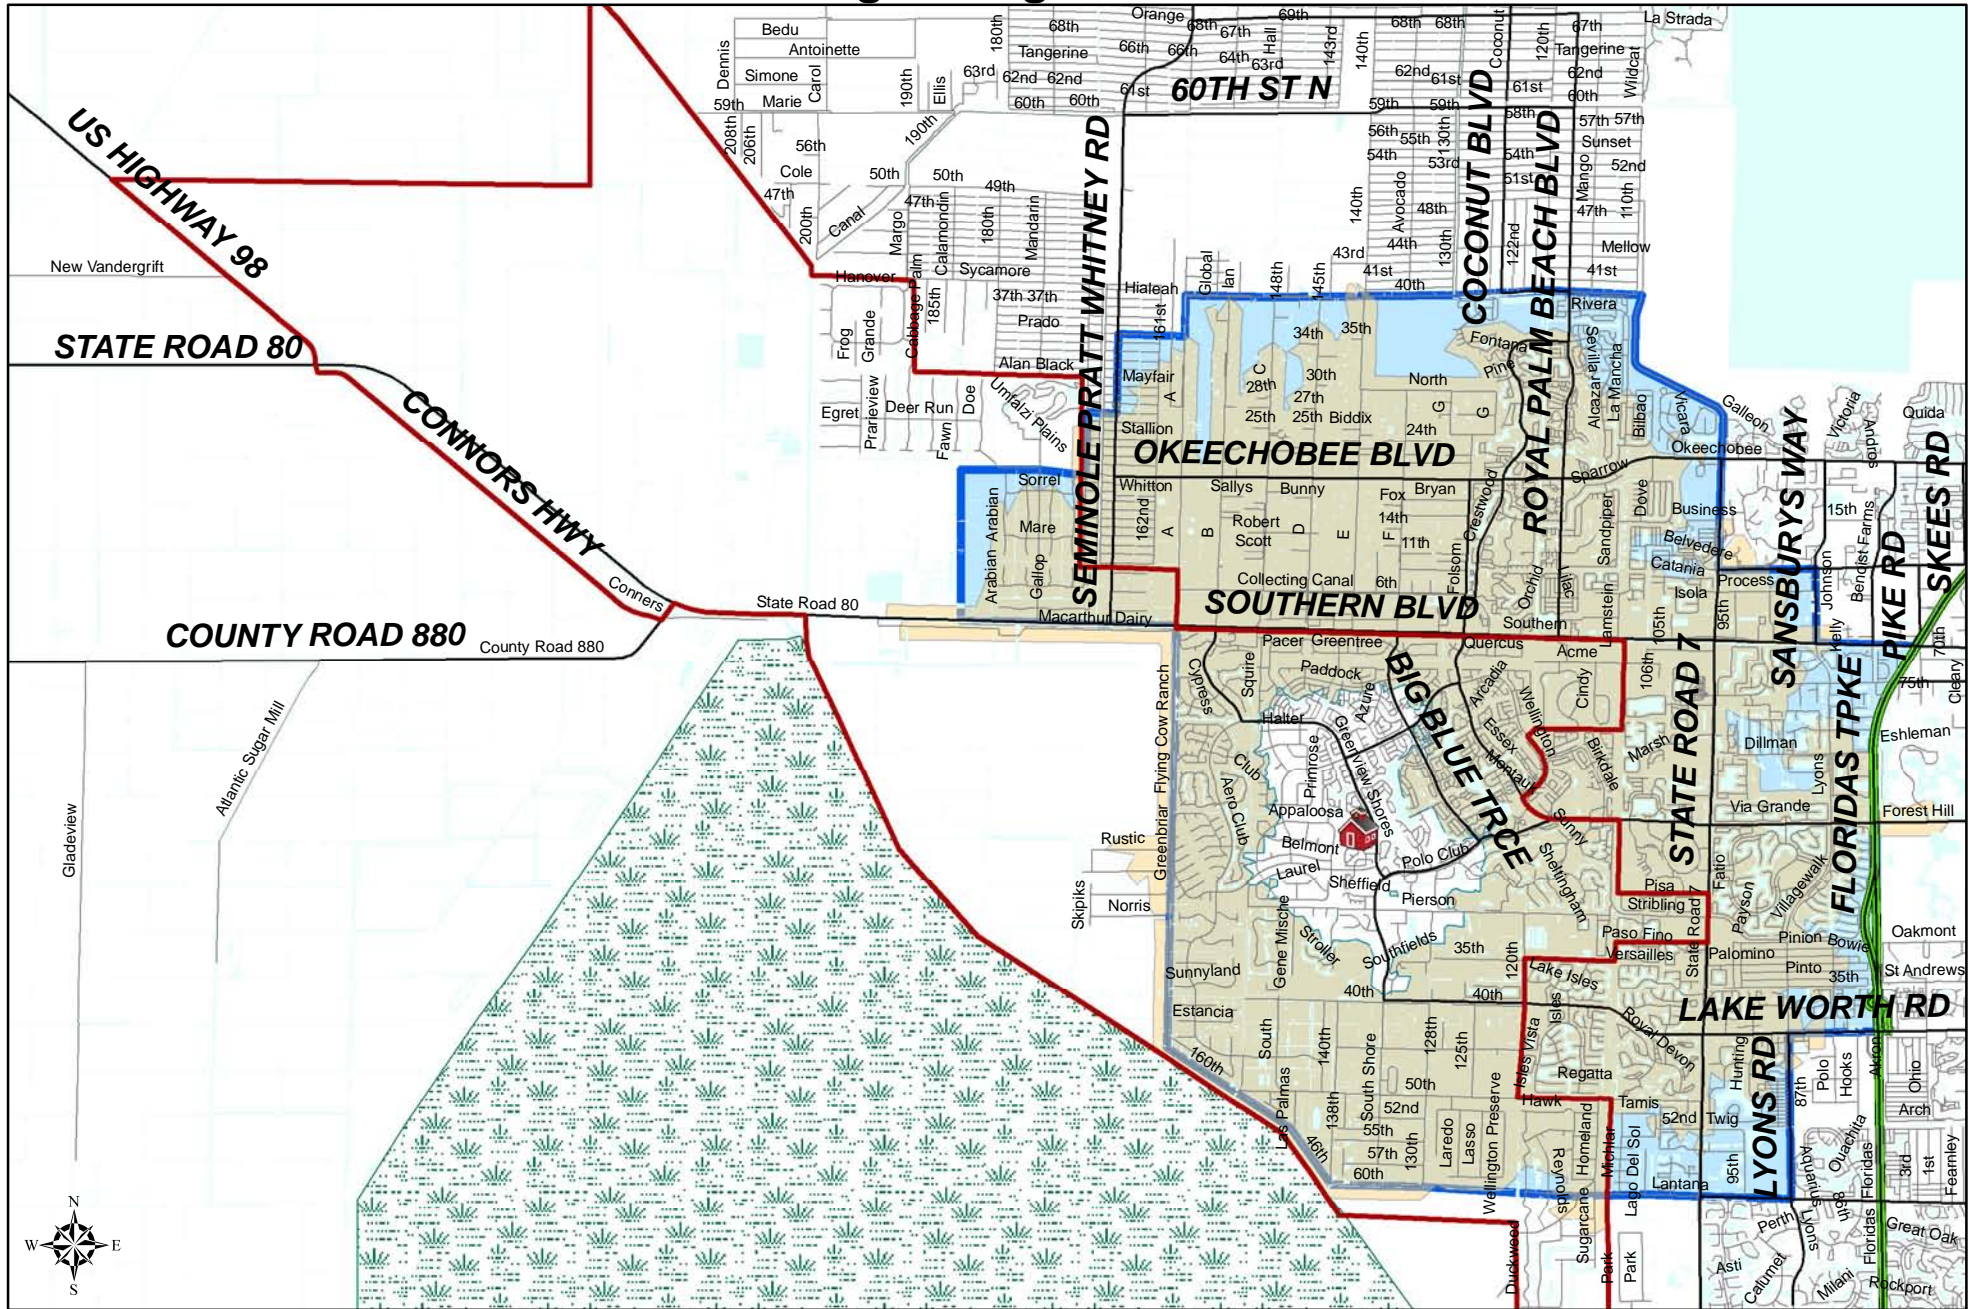

# Choice Transportation Zone Wellington High School

-  Wellington High
-  Wellington 2 mile
-  Wellington 7 mile
-  Attendance Boundary
-  Choice Transportation Zone