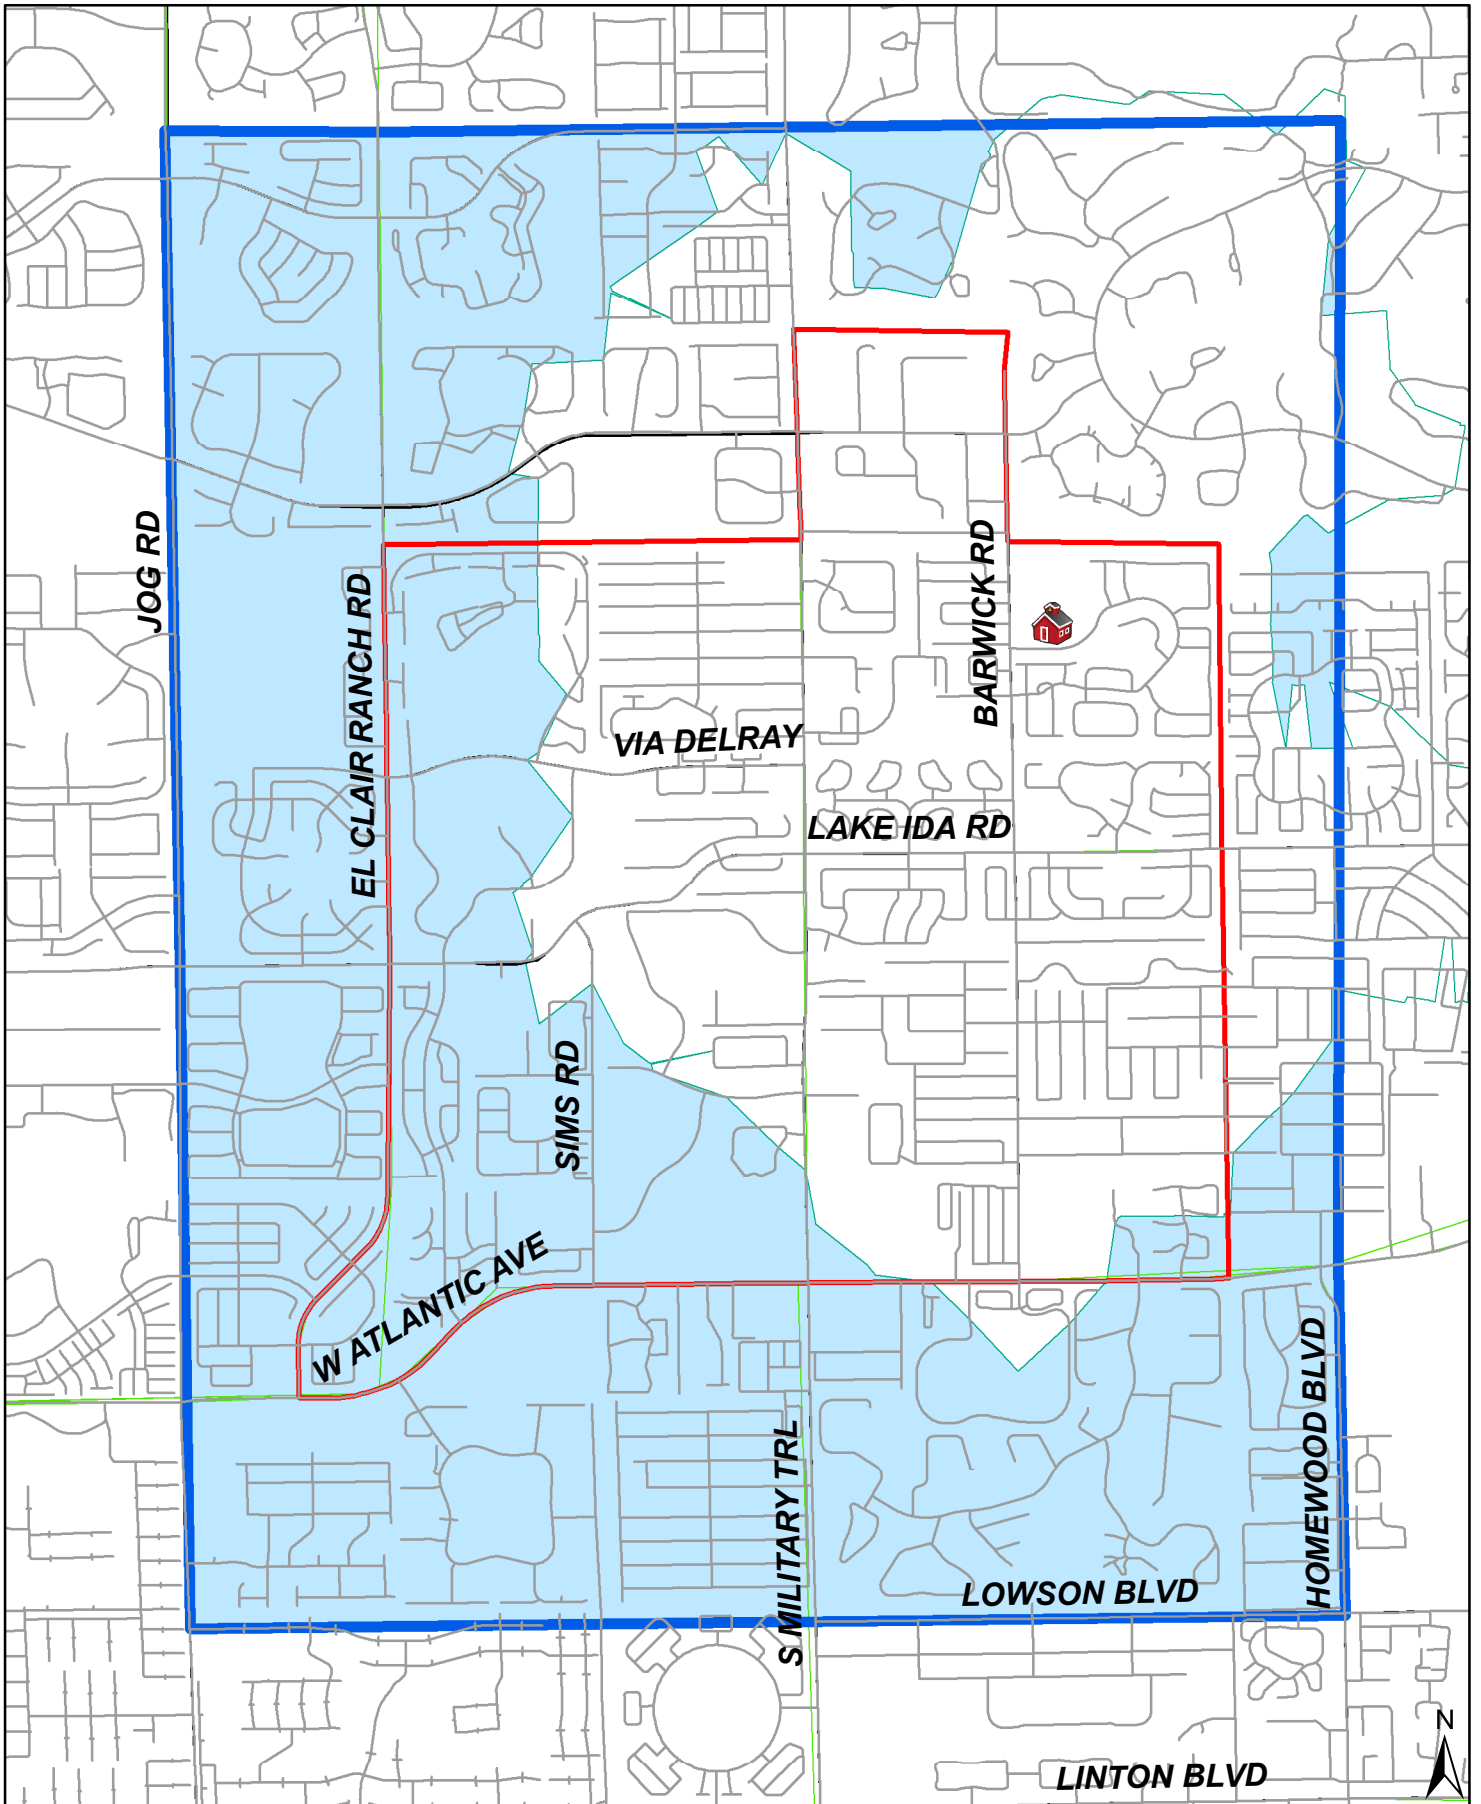

Choice Transportation Zone Banyan Creek Elementary

-  Banyan Creek Elementary
-  Attendance Boundary
-  2 Mile Walk Zone
-  Choice Transportation Zone

Map prepared courtesy of Planning Dept - GIS

10/11/2016 - DLG
CTZ_BanyanCreek_Elementary2016.mxd