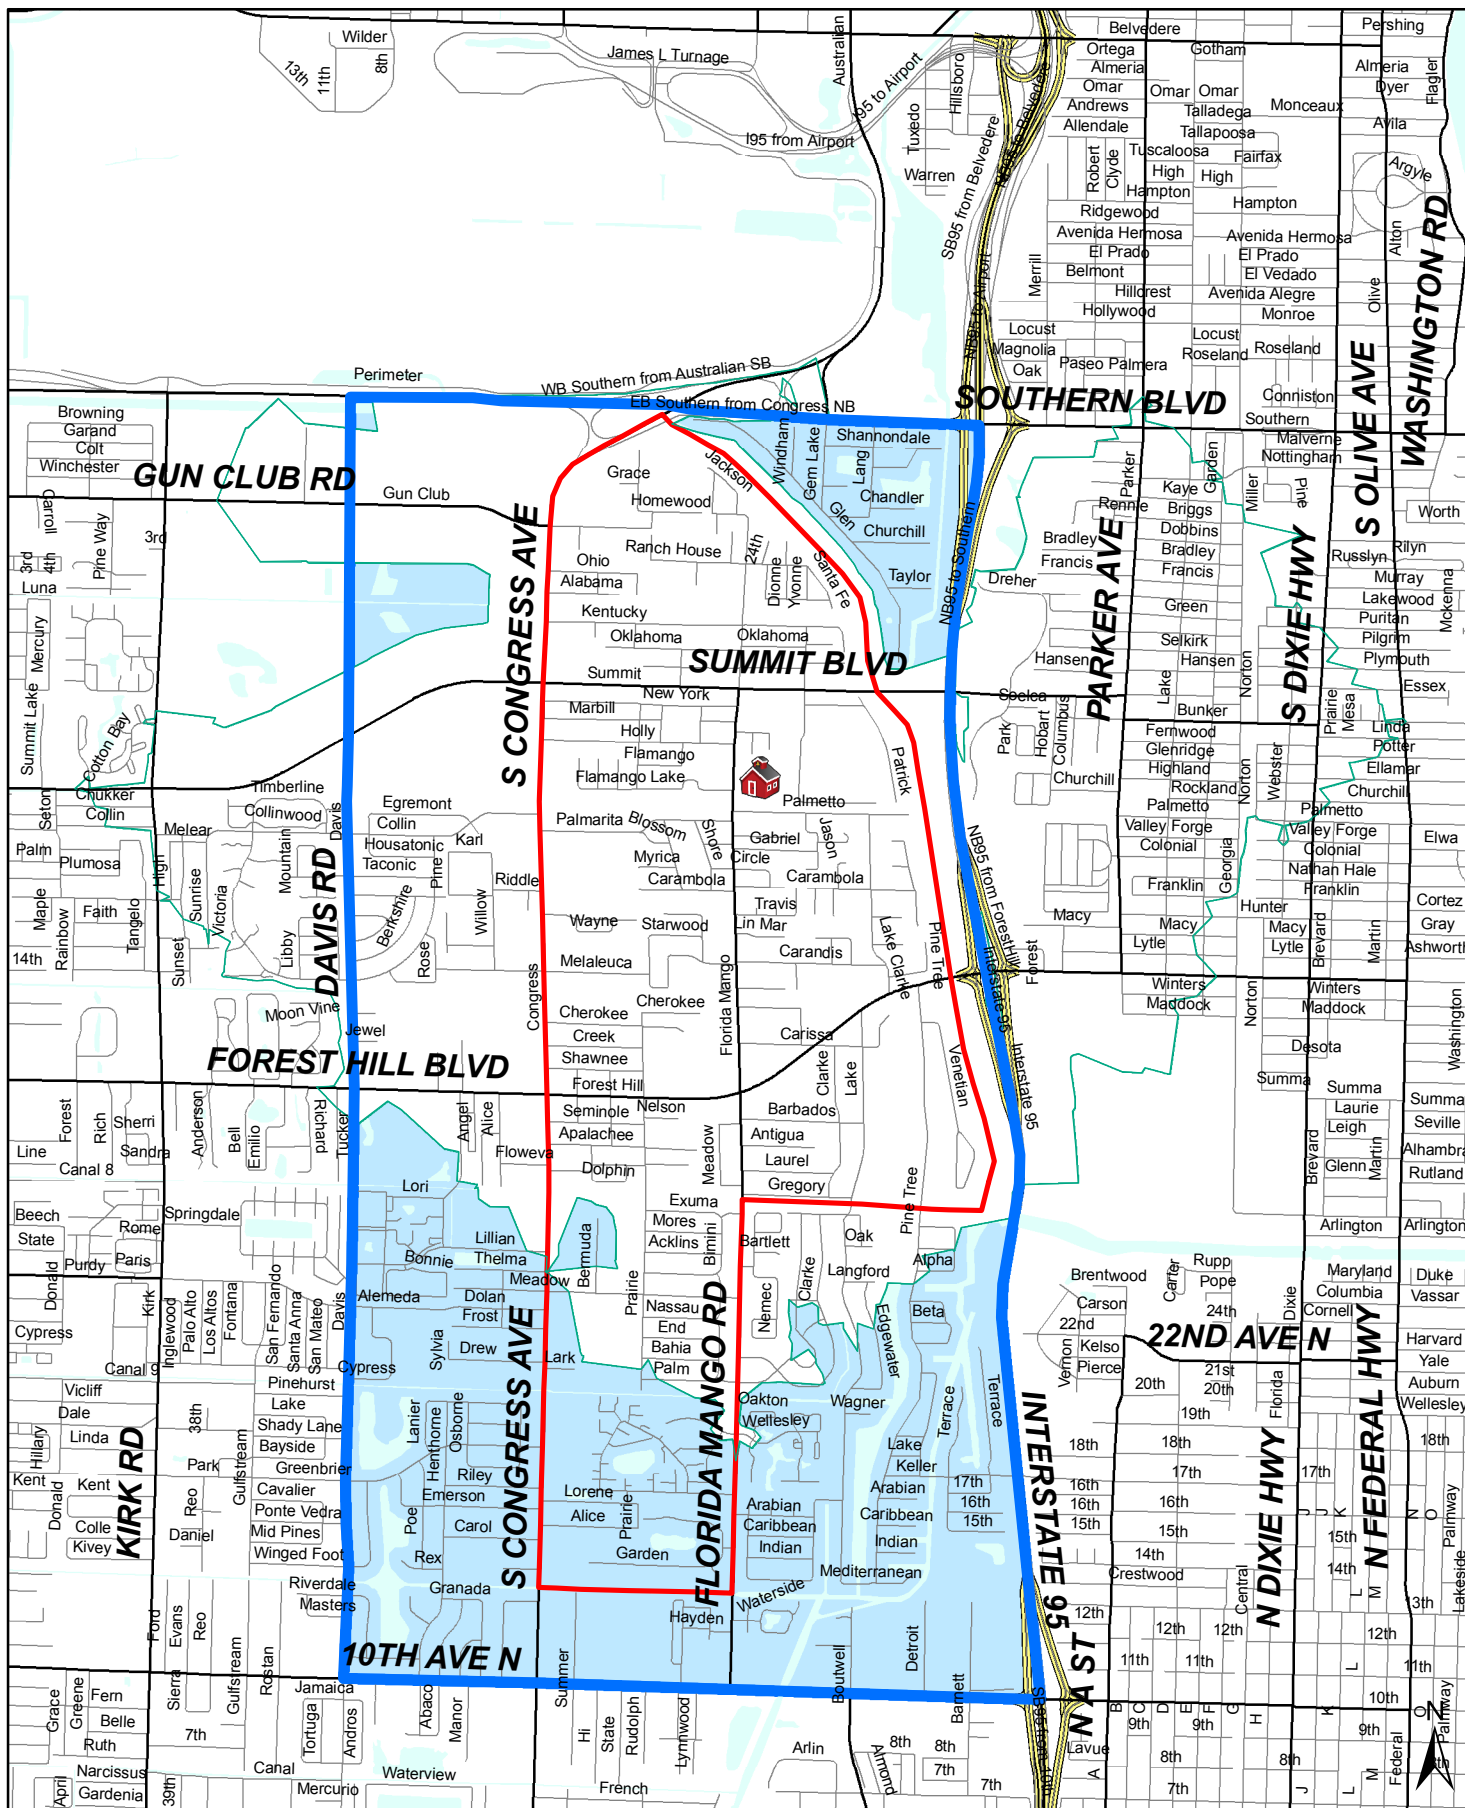

Choice Transportation Zone Meadow Park Elementary

-  Meadow Park Elementary
-  2 Mile Walk Zone
-  Attendance Boundary
-  Choice Transportation Zones

Map prepared courtesy of Planning Dept - GIS

10/11/2016 - DLG
CTZ_MeadowPark_Elementary2016.mxd